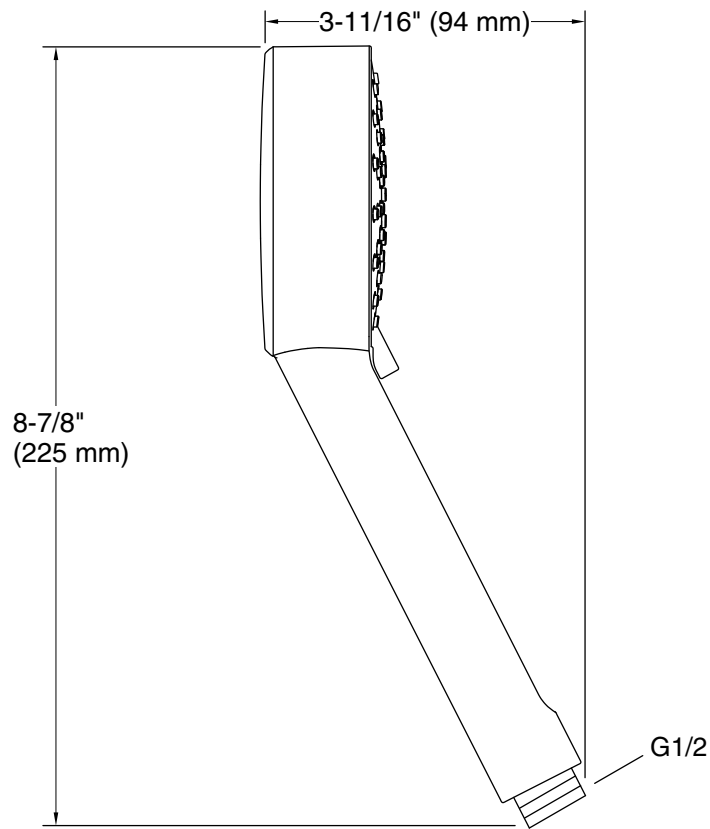

Features

- Advanced spray engine provides three alternate experiences: wide coverage, intense drenching, and targeted spray
- Wide coverage spray produces an encompassing spray for everyday use
- Intense drenching spray delivers a forceful spray ideal for rinsing shampoo from hair
- Targeted spray is a focused stream for targeting sore muscles or use as a utility spray
- Thumb tab allows for a smooth transition between sprays
- Combination of balance, weight, grip, and angle makes this handshower comfortable and easy to use
- MasterClean™ sprayface features an easy-to-clean surface that withstands mineral buildup and maximizes spray performance
- 2.5 gpm (9.5 lpm) maximum handshower flow rate at 80 psi (5.5 bar)
- Coordinates with other products in the Elate collection

Material

- KOHLER finishes resist corrosion and tarnishing

Installation

- Bracket or sidebar required for wall-mount installation
- Deck-mount holder required for deck-mount installation

Codes/Standards

ASME A112.18.1/CSA B125.1
DOE - Energy Policy Act 1992

Technical Information

All product dimensions are nominal.

Drain included: No

Spout:

Handshower rated max flow: 2.5 gal/min (9.5 l/min)

Notes

For use with automatic compensating valves rated at 2.5 gal/min (9.5 l/min) or less.