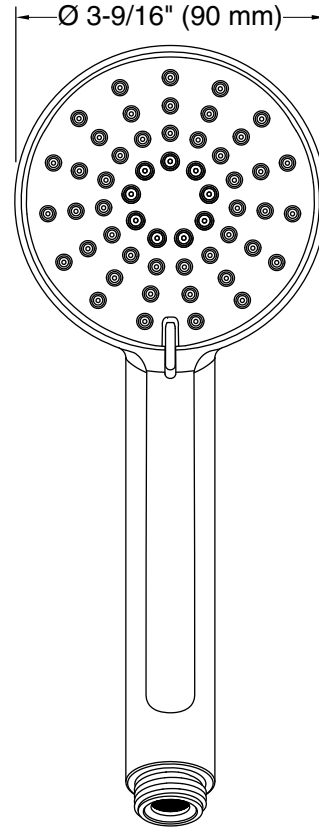

Features

- Advanced spray engine provides three alternate experiences: wide coverage, intense drenching, and targeted spray
- Wide coverage spray produces an encompassing spray for everyday use
- Intense drenching spray delivers a forceful spray ideal for rinsing shampoo from hair
- Targeted spray is a focused stream for targeting sore muscles or use as a utility spray
- Thumb tab allows for a smooth transition between sprays
- Combination of balance, weight, grip, and angle makes this handshower comfortable and easy to use
- MasterClean™ sprayface features an easy-to-clean surface that withstands mineral buildup and maximizes spray performance
- 2.5 gpm (9.5 lpm) maximum handshower flow rate at 80 psi (5.5 bar)
- Coordinates with other products in the Elate collection

Material

- KOHLER finishes resist corrosion and tarnishing

Installation

- Bracket or sidebar required for wall-mount installation
- Deck-mount holder required for deck-mount installation

Codes/Standards

ASME A112.18.1/CSA B125.1
DOE - Energy Policy Act 1992

Technical Information

All product dimensions are nominal.

Drain included: No

Spout:

Handshower rated max flow: 2.5 gal/min (9.5 l/min)

Notes

For use with automatic compensating valves rated at 2.5 gal/min (9.5 l/min) or less.