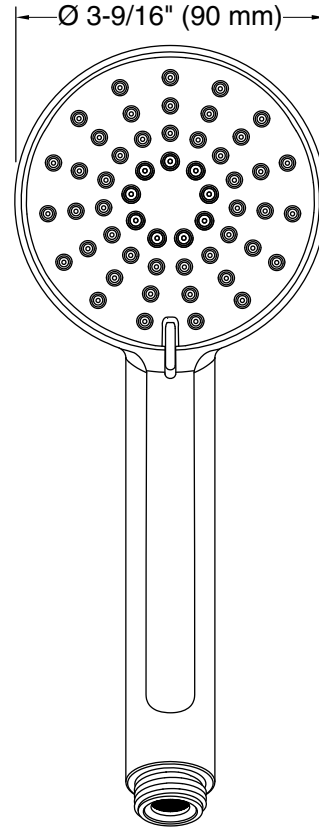

Features

- Advanced spray engine provides three alternate experiences: wide coverage, intense drenching, and targeted spray
- Wide coverage spray produces an encompassing spray for everyday use
- Intense drenching spray delivers a forceful spray ideal for rinsing shampoo from hair
- Targeted spray is a focused stream for targeting sore muscles or use as a utility spray
- Thumb tab allows for a smooth transition between sprays
- Combination of balance, weight, grip, and angle makes this handshower comfortable and easy to use
- MasterClean™ sprayface features an easy-to-clean surface that withstands mineral buildup and maximizes spray performance
- 1.5 gpm (5.7 lpm) maximum handshower flow rate at 80 psi (5.5 bar)
- This product can help a building earn Water Efficiency points in LEED® Green Building Rating System
- Coordinates with other products in the Elate collection

Material

- KOHLER finishes resist corrosion and tarnishing

Installation

- Bracket or sidebar required for wall-mount installation
- Deck-mount holder required for deck-mount installation

Codes/Standards

ASME A112.18.1/CSA B125.1
DOE - Energy Policy Act 1992
EPA WaterSense®
California Energy Commission (CEC)

Technical Information

All product dimensions are nominal.

Drain included: No

Spout:

Handshower rated max flow: 1.5 gal/min (5.7 l/min)

Notes

For use with automatic compensating valves rated at 1.50 gal/min (5.7 l/min) or less.