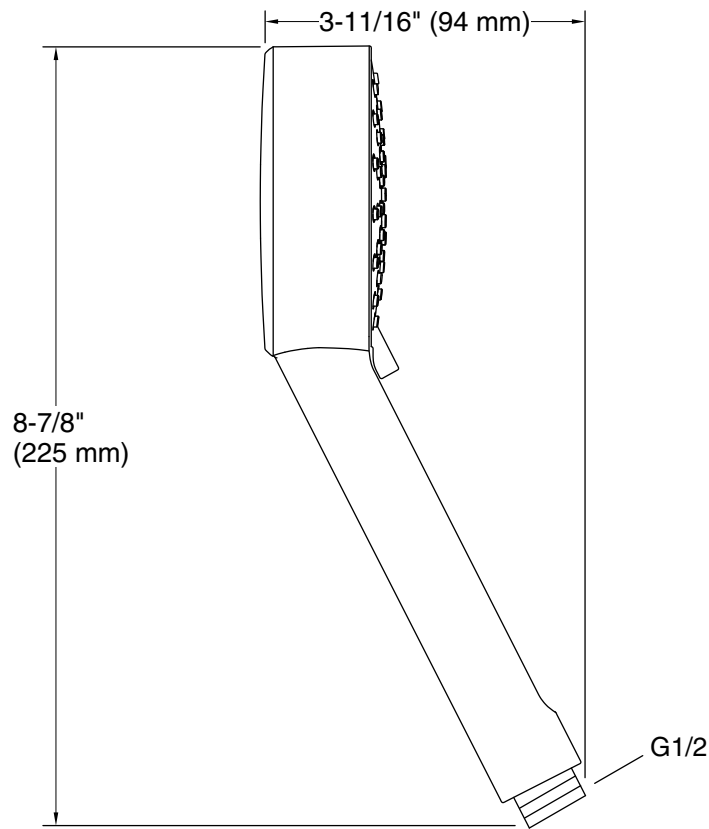

Features

- Advanced spray engine provides three alternate experiences: wide coverage, intense drenching, and targeted spray
- Wide coverage spray produces an encompassing spray for everyday use
- Intense drenching spray delivers a forceful spray ideal for rinsing shampoo from hair
- Targeted spray is a focused stream for targeting sore muscles or use as a utility spray
- Thumb tab allows for a smooth transition between sprays
- Combination of balance, weight, grip, and angle makes this handshower comfortable and easy to use
- MasterClean™ sprayface features an easy-to-clean surface that withstands mineral buildup and maximizes spray performance
- 1.5 gpm (5.7 lpm) maximum handshower flow rate at 80 psi (5.5 bar)
- This product can help a building earn Water Efficiency points in LEED® Green Building Rating System
- Coordinates with other products in the Elate collection

Material

- KOHLER finishes resist corrosion and tarnishing

Installation

- Bracket or sidebar required for wall-mount installation
- Deck-mount holder required for deck-mount installation

Codes/Standards

ASME A112.18.1/CSA B125.1
DOE - Energy Policy Act 1992
EPA WaterSense®
California Energy Commission (CEC)

Technical Information

All product dimensions are nominal.

Drain included: No

Spout:

Handshower rated max flow: 1.5 gal/min (5.7 l/min)

Notes

For use with automatic compensating valves rated at 1.50 gal/min (5.7 l/min) or less.