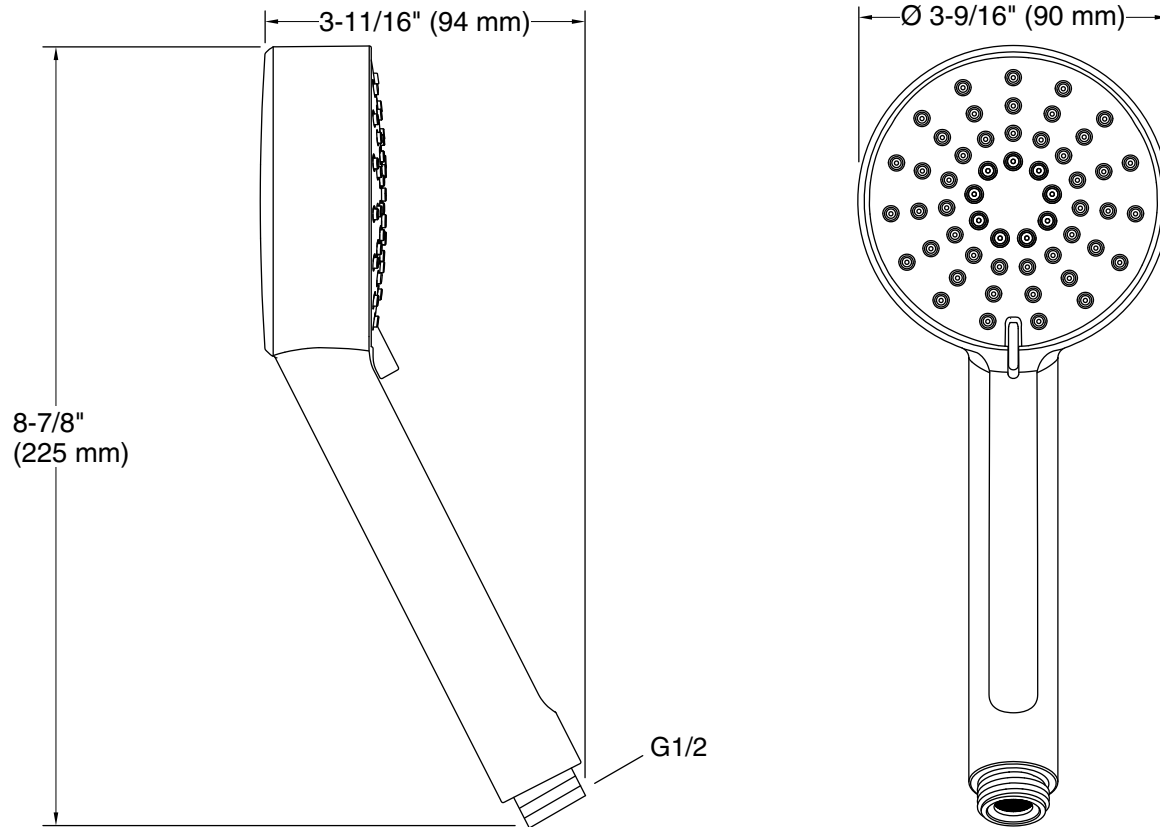

Features

- Advanced spray engine provides three alternate experiences: wide coverage, intense drenching, and targeted spray
- Wide coverage spray produces an encompassing spray for everyday use
- Intense drenching spray delivers a forceful spray ideal for rinsing shampoo from hair
- Targeted spray is a focused stream for targeting sore muscles or use as a utility spray
- Thumb tab allows for a smooth transition between sprays
- Combination of balance, weight, grip, and angle makes this handshower comfortable and easy to use
- MasterClean™ sprayface features an easy-to-clean surface that withstands mineral buildup and maximizes spray performance
- 1.75 gpm (6.6 lpm) maximum handshower flow rate at 80 psi (5.5 bar)
- Coordinates with other products in the Elate collection
- This product can help a building earn Water Efficiency points in LEED® Green Building Rating System

Material

- KOHLER finishes resist corrosion and tarnishing

Installation

- Bracket or sidebar required for wall-mount installation
- Deck-mount holder required for deck-mount installation

Codes/Standards

ASME A112.18.1/CSA B125.1
DOE - Energy Policy Act 1992
EPA WaterSense®
California Energy Commission (CEC)

Technical Information

All product dimensions are nominal.

Drain included: No

Spout:

Handshower rated max flow: 1.75 gal/min (6.6 l/min)

Notes

Install this product according to the installation instructions.