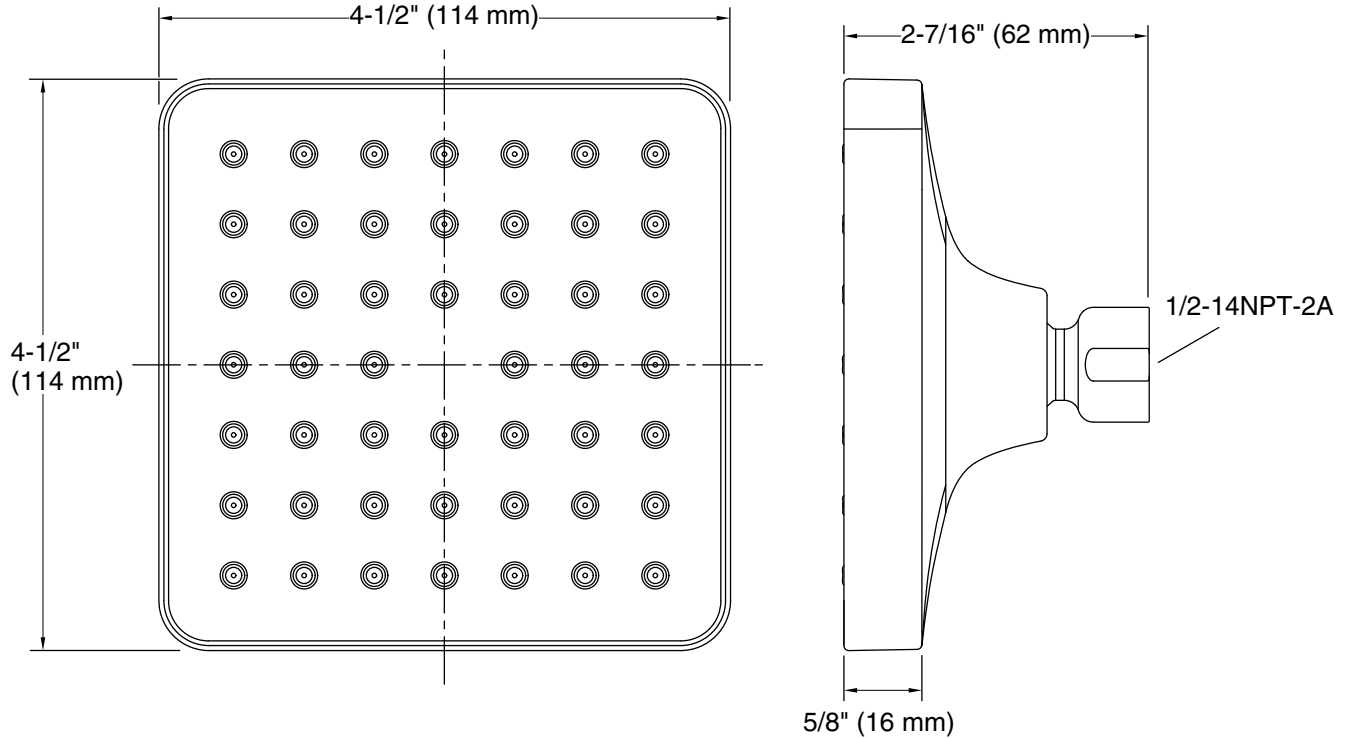

Features

- Showerhead features contemporary design
- MasterClean™ sprayface features an easy-to-clean surface that withstands mineral buildup and maximizes spray performance
- 1.5 gpm (5.7 lpm) showerhead flow rate
- 1/2" NPT connection
- Coordinates with other products in the Venza collection

Technical Information

All product dimensions are nominal.

Spout:

Handshower rated max flow: 1.5 gal/min (5.7 l/min)

Shower/Rainhead rated max flow: 1.5 gal/min (5.7 l/min)

Notes

Install this product according to the installation instructions.