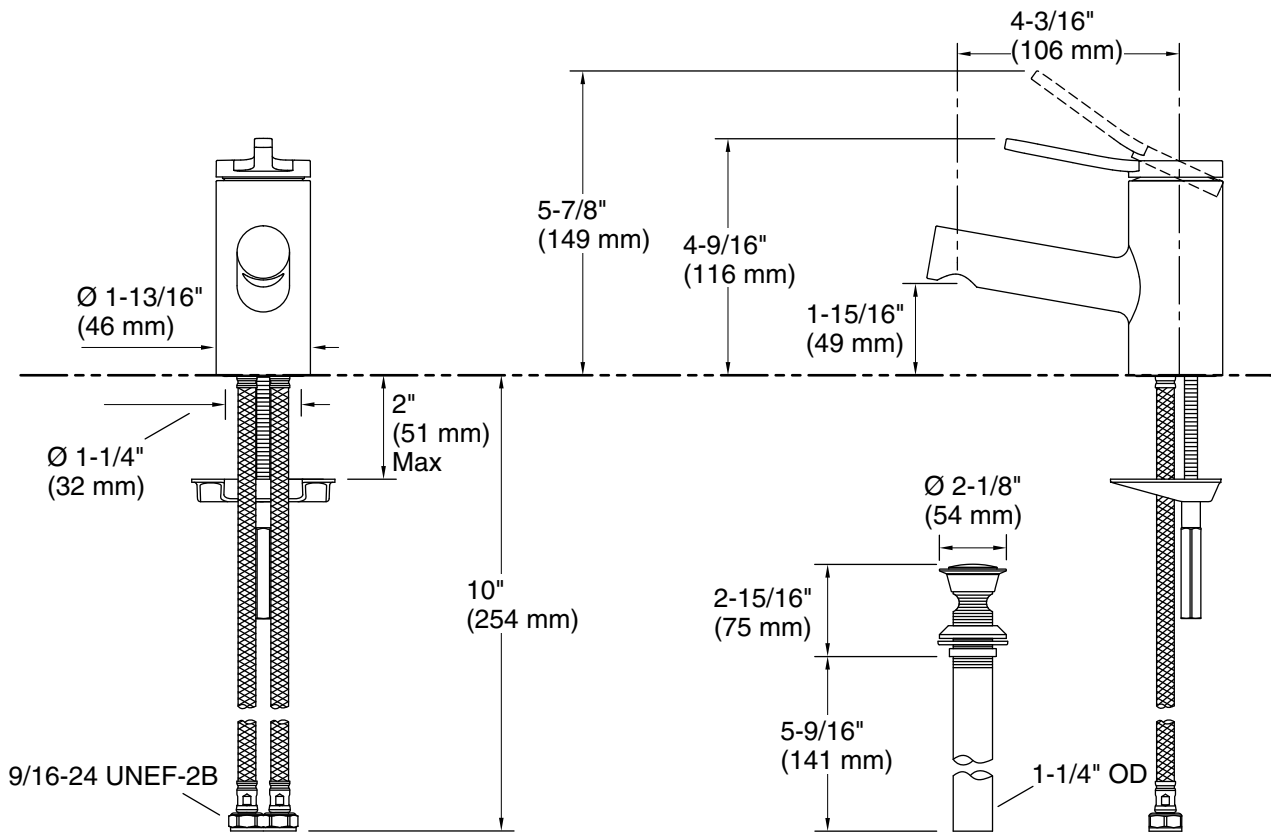

Features

- Single lever handle is simple to use and makes adjusting water temperature easy
- One-piece, self-contained ceramic disc valve allows for both volume and temperature control
- 0.5 gpm (1.9 lpm) maximum flow rate at 60 psi (4.14 bar)
- KOHLER® ceramic disc valves exceed industry longevity standards for a lifetime of durable performance
- Box includes: Assembled faucet, supply lines, escutcheon plate, clicker drain
- This product can help a building earn Water Efficiency points in LEED® Green Building Rating System
- Coordinates with other products in the Elate collection

Material

- Premium material construction for durability and reliability

Installation

- For single-hole or 4" (102 mm) centers
- Simplified faucet installation; mounting hardware requires no special tools

Technical Information

All product dimensions are nominal.

Faucet flow rate: 0.5 gal/min (1.9 l/min)

Drain included: Yes

Drain with overflow: Yes

Drain tailpiece included: No

Spout:

Spout reach: $4\text{-}13/16''$ (122 mm)