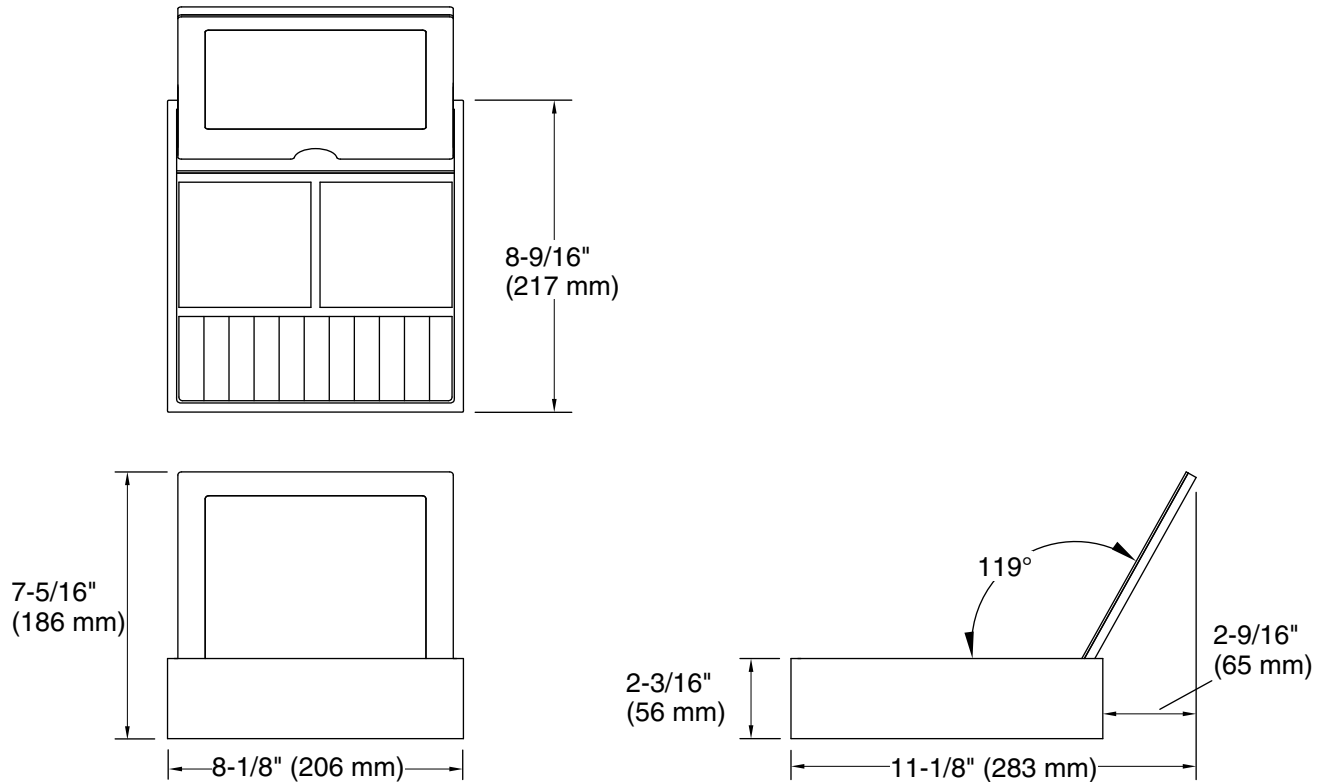

## Features

- 8-1/4" x 8-3/4" x 2-1/4" (210 x 222 x 57 mm) divided organizing tray.
- One 4" x 8-3/4" (102 x 222 mm) and two 4" x 4-1/4" (102 x 108 mm) sections keep jewelry organized.
- For use in KOHLER cabinet drawers.
- Compartmentalizes vanity drawer to maximize storage space and organize items.

## Technical Information

All product dimensions are nominal.

Material: Leather