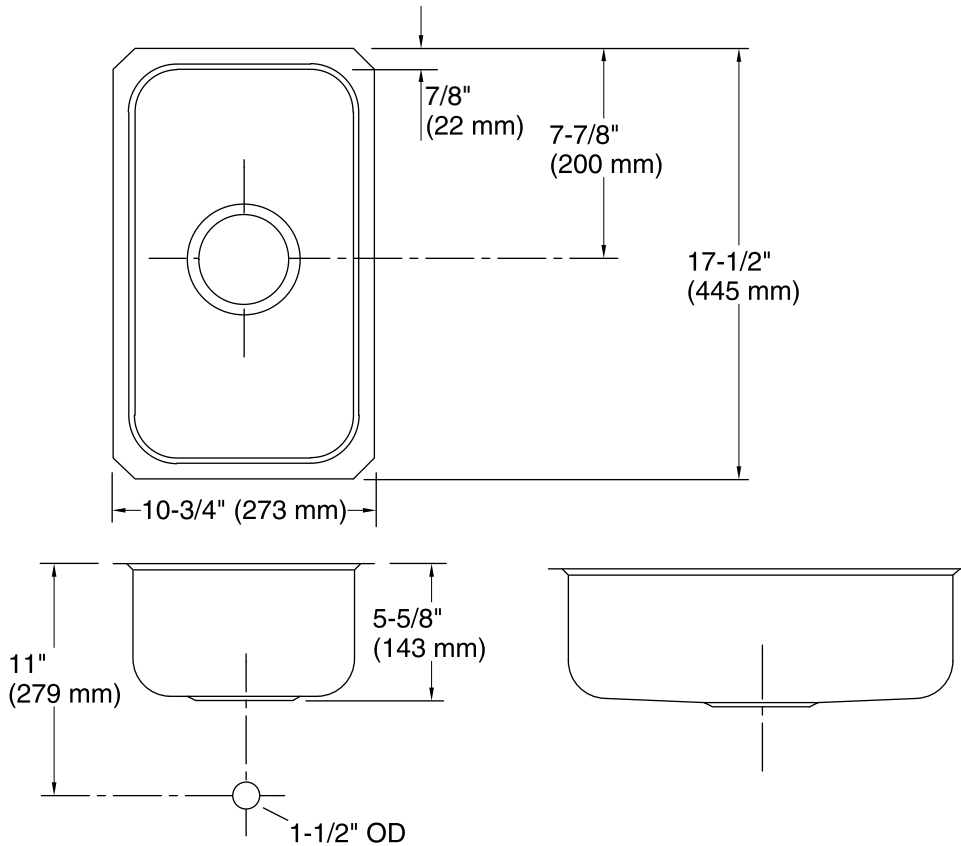

Undertone®

Under-Mount Kitchen Sink

K-3333

Features

- 15-inch minimum base cabinet width.
- Single bowl.
- 5-1/2-inch depth.
- No faucet holes.
- SilentShield® sound-absorption technology offers quieter performance.
- Includes installation hardware.

Technical Information

All product dimensions are nominal.

| | |
|--------------------------|---|
| Bowl configuration: | Single |
| Installation: | Under-mount |
| Min. base cabinet width: | 15" (381 mm) |
| Bowl area (Only): | Length: 9" (229 mm) Width: 15-3/4" (400 mm) Bowl depth: 5-1/2" (140 mm) |
| Drain hole: | 3-5/8" (92 mm) |
| Template: | 113194-7, required, included |