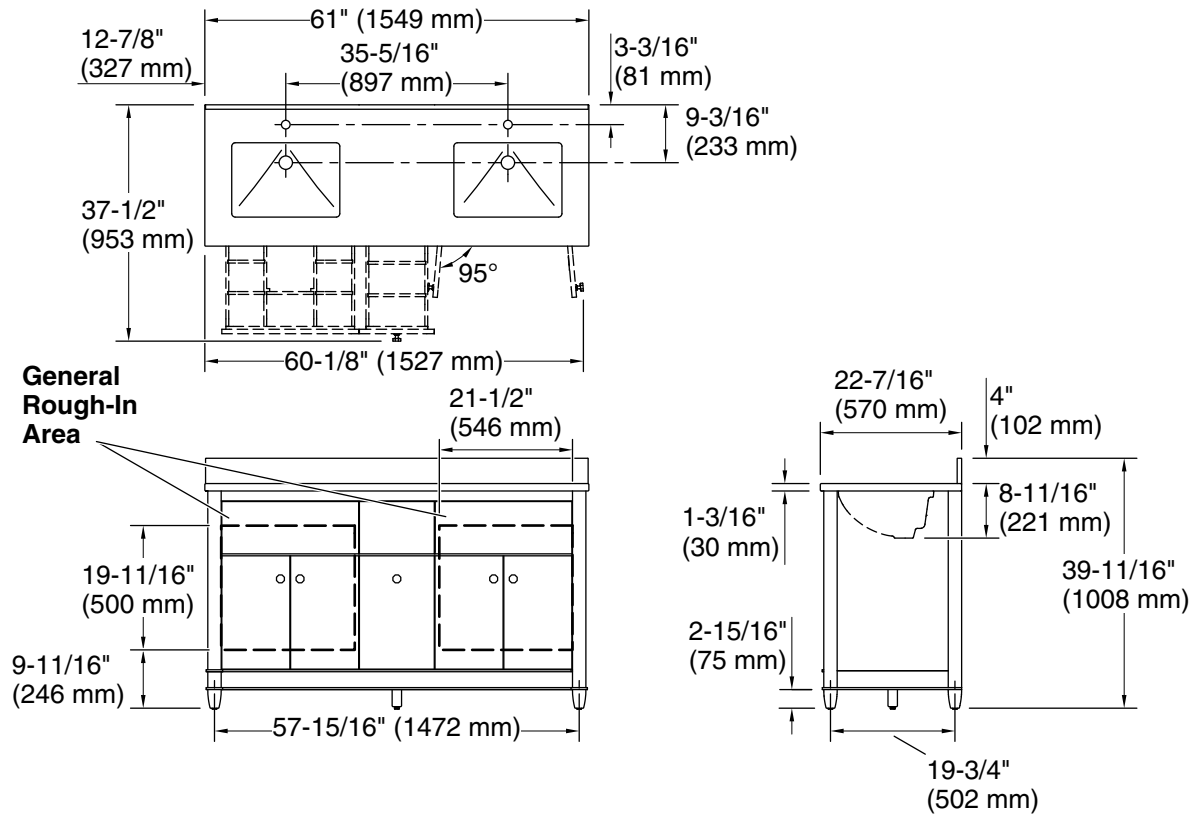

Features

- Set includes cabinet, precut quartz vanity top, backsplash, two sinks, Pinstripe® cabinet hardware in Vibrant® Brushed Nickel
- Bianco Bella quartz vanity top and backsplash add beauty and long-lasting durability
- Rectangular vitreous china sink preinstalled on vanity top to simplify installation
- Vanity top has single faucet hole with knock-out holes for optional 8" (203 mm) widespread faucet configuration at each sink location
- Push-to-open tip-out drawers conveniently store small, frequently used items
- Four doors with two adjustable shelves for personalized organization
- Full-extension 14-3/4" (375 mm) top drawer
- Full-extension 16-3/4" (425 mm) deep drawer provides ample storage
- Soft-close doors prevent slamming
- Solid wood drawers with dovetail construction
- Removable dividers in top drawer to personalize drawer organization
- Cabinet includes leg levelers to accommodate uneven floors
- Coordinates with the K-38554 Bianco Bella side splash (sold separately)

| Color | Code | Description |
|---|------|--------------|
|  | DWG | Ferrous Grey |
|  | WEK | Light Oak |

Technical Information

All product dimensions are nominal.

Notes

Install this product according to the installation instructions.