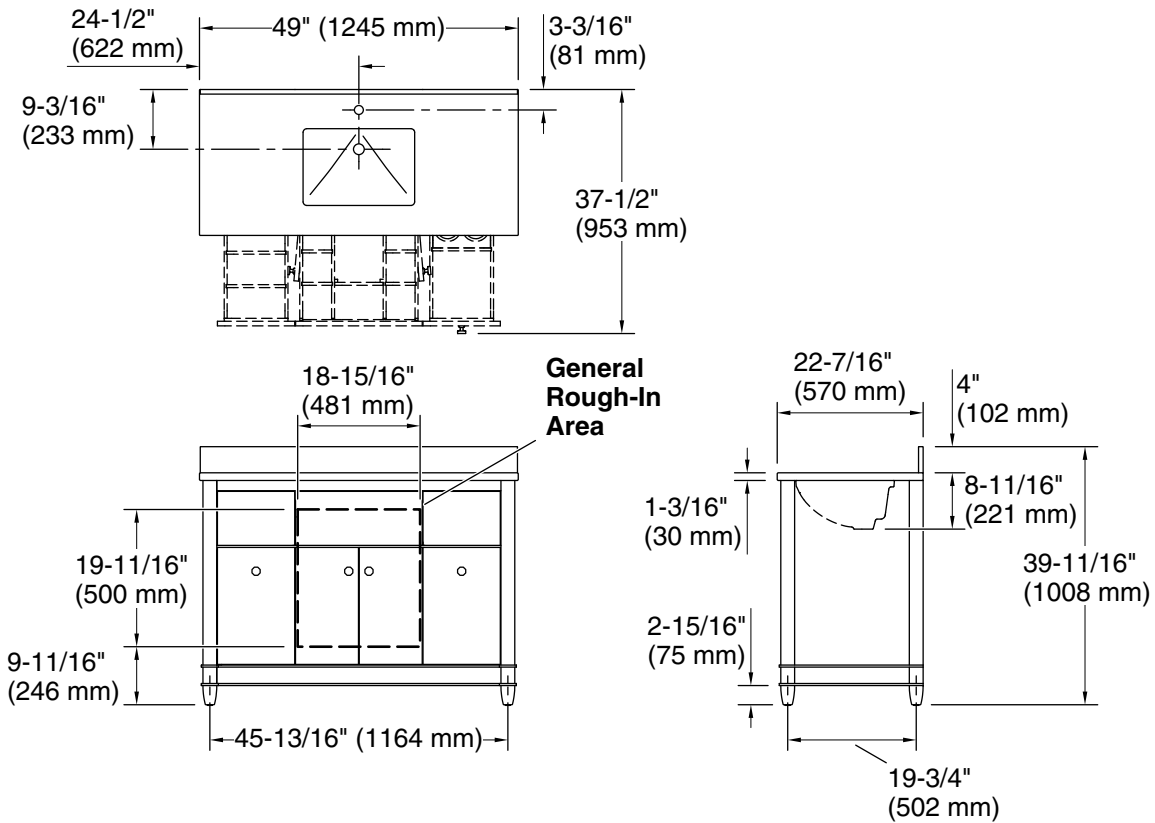

Features

- Set includes cabinet, precut quartz vanity top, backsplash, sink, Pinstripe® cabinet hardware in Vibrant® Brushed Nickel
- Bianco Bella quartz vanity top and backsplash add beauty and long-lasting durability
- Rectangular vitreous china sink preinstalled on vanity top to simplify installation
- Vanity top has single faucet hole with knock-out holes for optional 8" (203 mm) widespread faucet configuration
- Push-to-open tip-out drawer conveniently stores small, frequently used items
- Two doors with one adjustable shelf for personalized organization
- Full-extension 14-3/4" (375 mm) top drawers
- Full-extension 16-3/4" (425 mm) deep bottom drawers provide ample storage
- Soft-close doors prevent slamming
- Solid wood drawers with dovetail construction
- Removable dividers in top drawer to personalize drawer organization
- Cabinet includes leg levelers to accommodate uneven floors
- Coordinates with the K-38554 Bianco Bella side splash (sold separately)

Color	Code	Description
	DWG	Ferrous Grey
	WEK	Light Oak

Technical Information

All product dimensions are nominal.

Notes

Install this product according to the installation instructions.