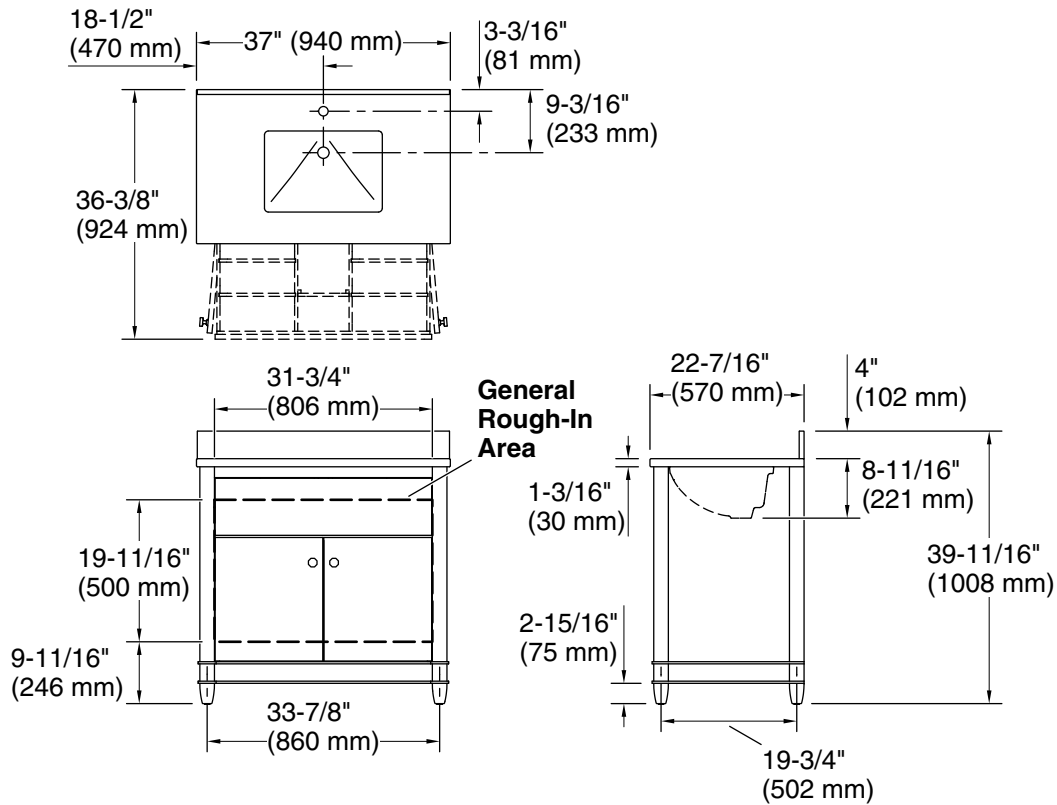

Technical Information

All product dimensions are nominal.

Notes

Install this product according to the installation guide.