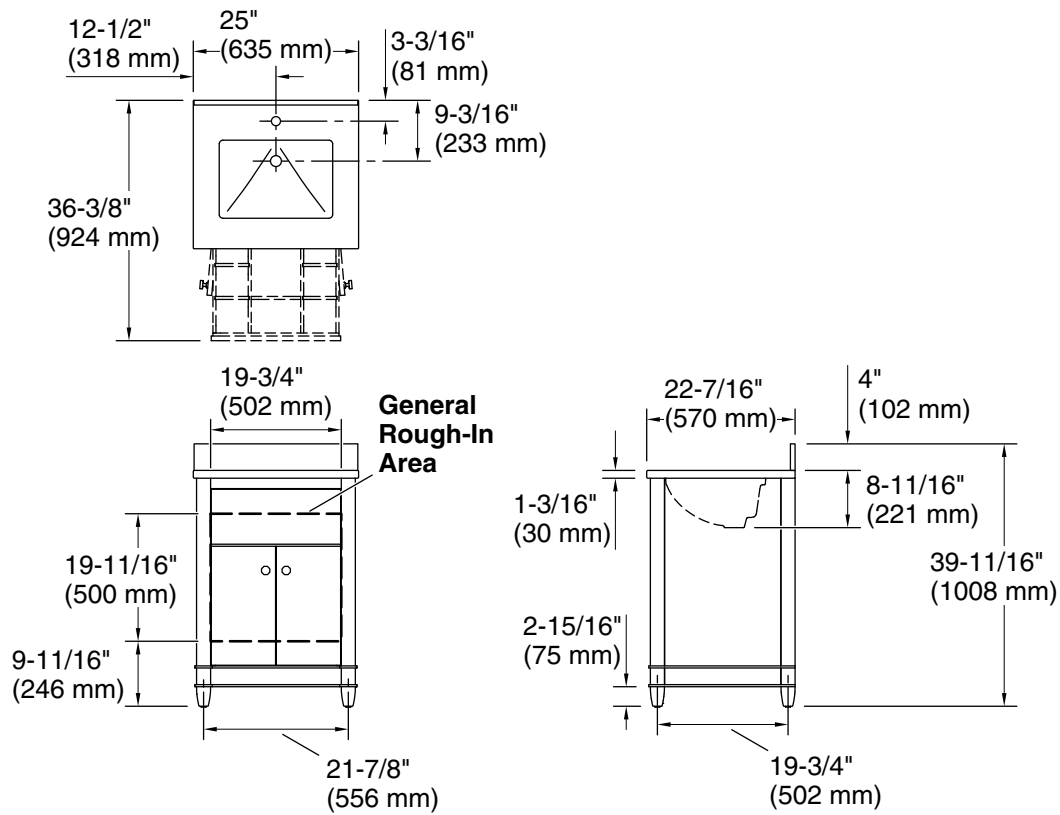

Features

- Set includes cabinet, precut quartz vanity top, backsplash, sink, Pinstripe® cabinet hardware in Vibrant® Brushed Nickel
- Bianco Bella quartz vanity top and backsplash add beauty and long-lasting durability
- Rectangular vitreous china sink preinstalled on vanity top to simplify installation
- Push-to-open tip-out drawer conveniently stores small, frequently used items
- Two doors with one adjustable shelf for personalized organization
- Vanity top has single faucet hole with knock-out holes for optional 8" (203 mm) widespread faucet configuration
- Soft-close doors prevent slamming
- Cabinet includes leg levelers to accommodate uneven floors
- Coordinates with the K-38554 Bianco Bella side splash (sold separately)

Color	Code	Description
	WEK	Light Oak
	DWG	Ferrous Grey

Technical Information

All product dimensions are nominal.

Notes

Install this product according to the installation instructions.