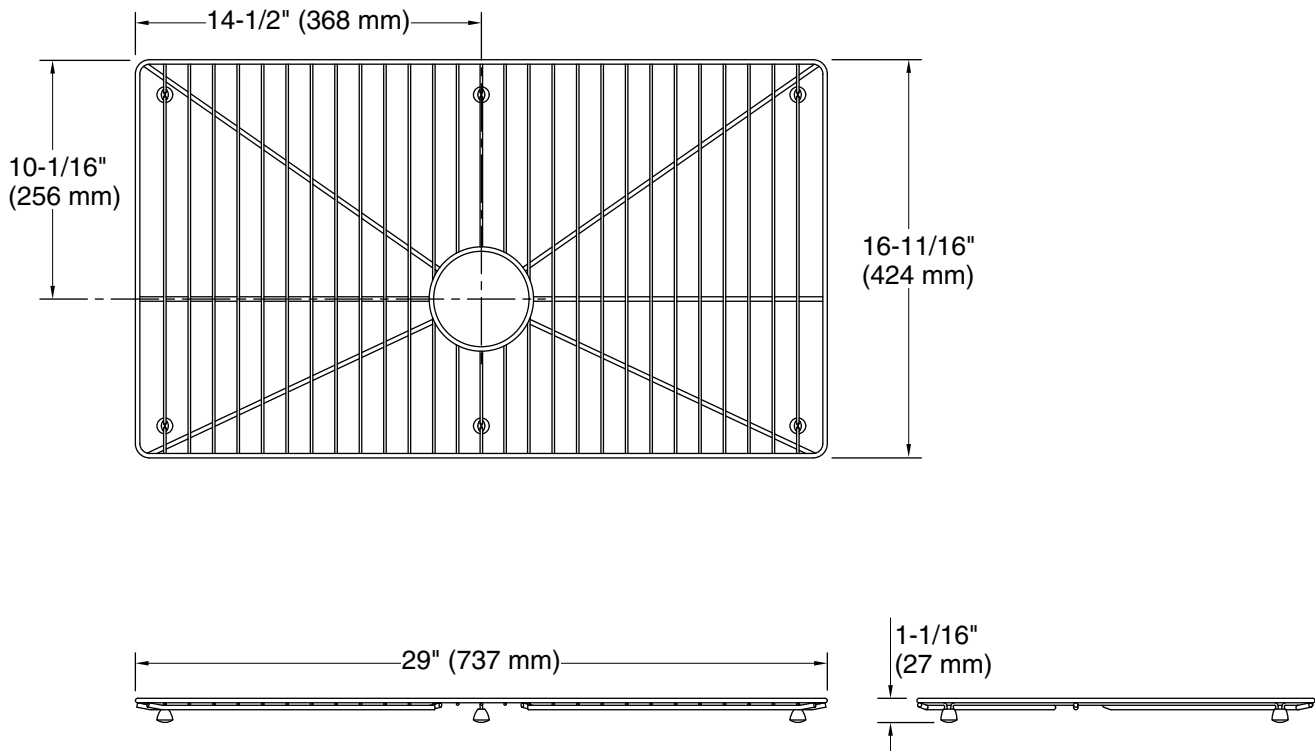

Color tiles intended for reference only.

Color	Code	Description
	ST	Stainless Steel

Technical Information

All product dimensions are nominal.

Material: Stainless Steel