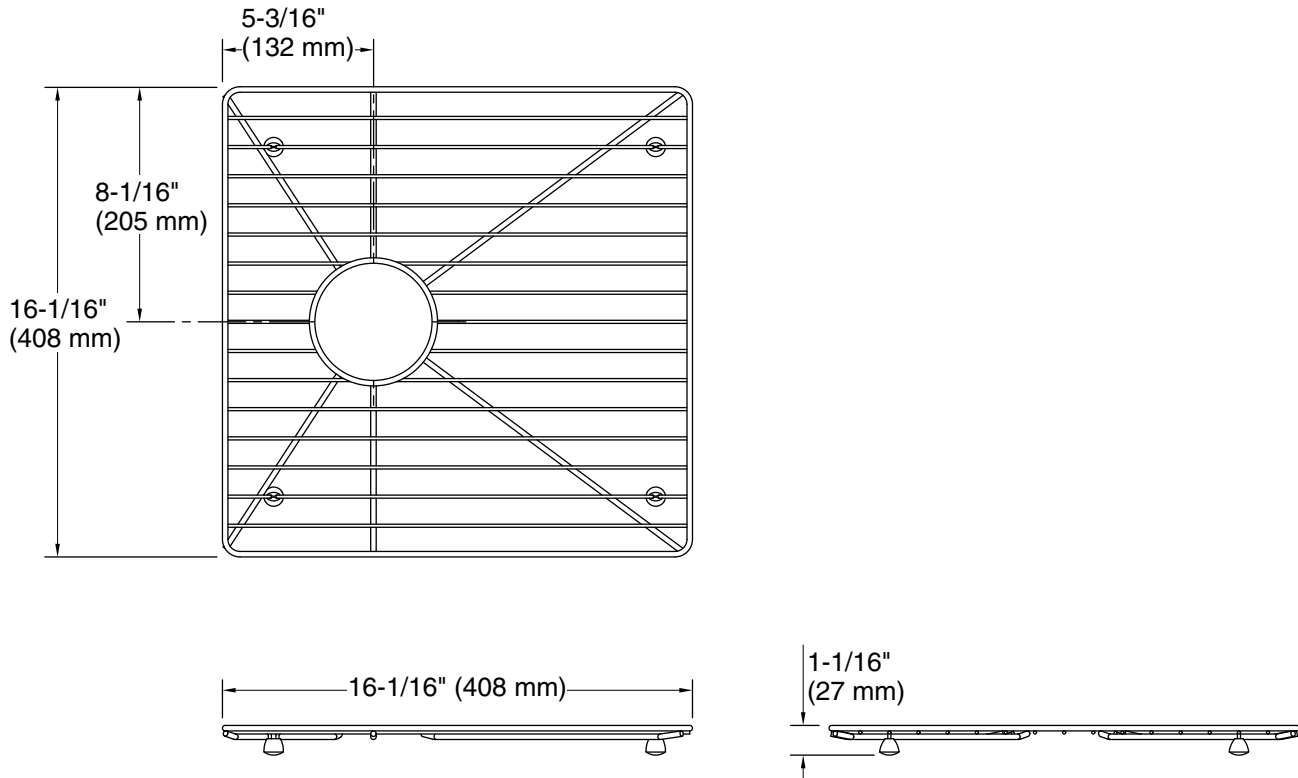

Technical Information

All product dimensions are nominal.

Material: Stainless Steel