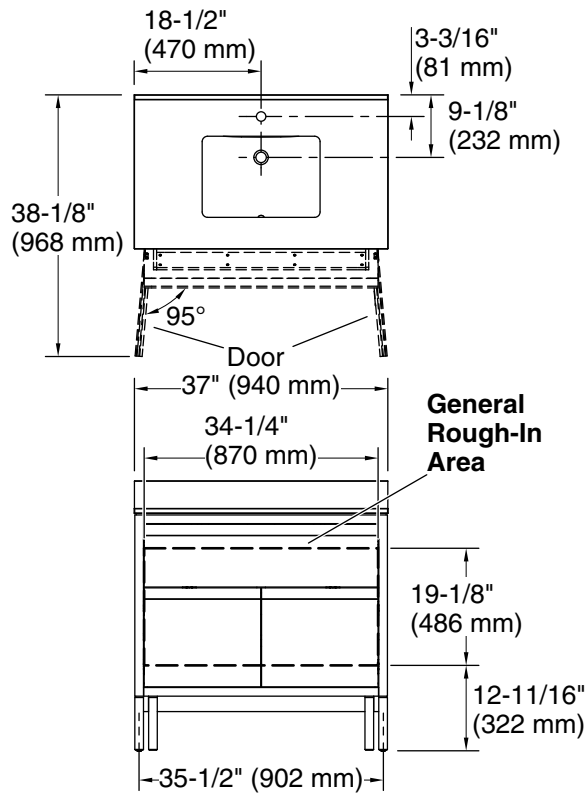

Technical Information

All product dimensions are nominal.

Lighting included: No

Notes

Install this product according to the installation instructions.