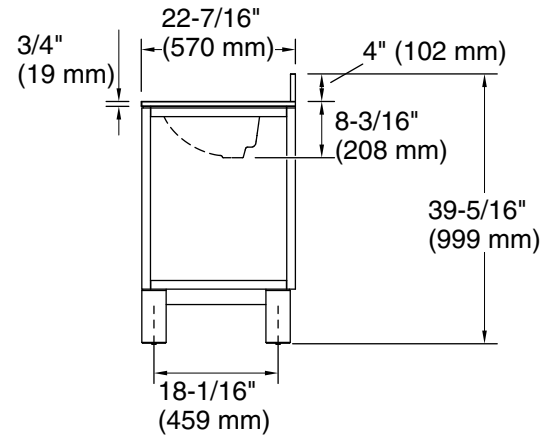

Technical Information

All product dimensions are nominal.

Lighting included: No

Notes

Install this product according to the installation instructions.