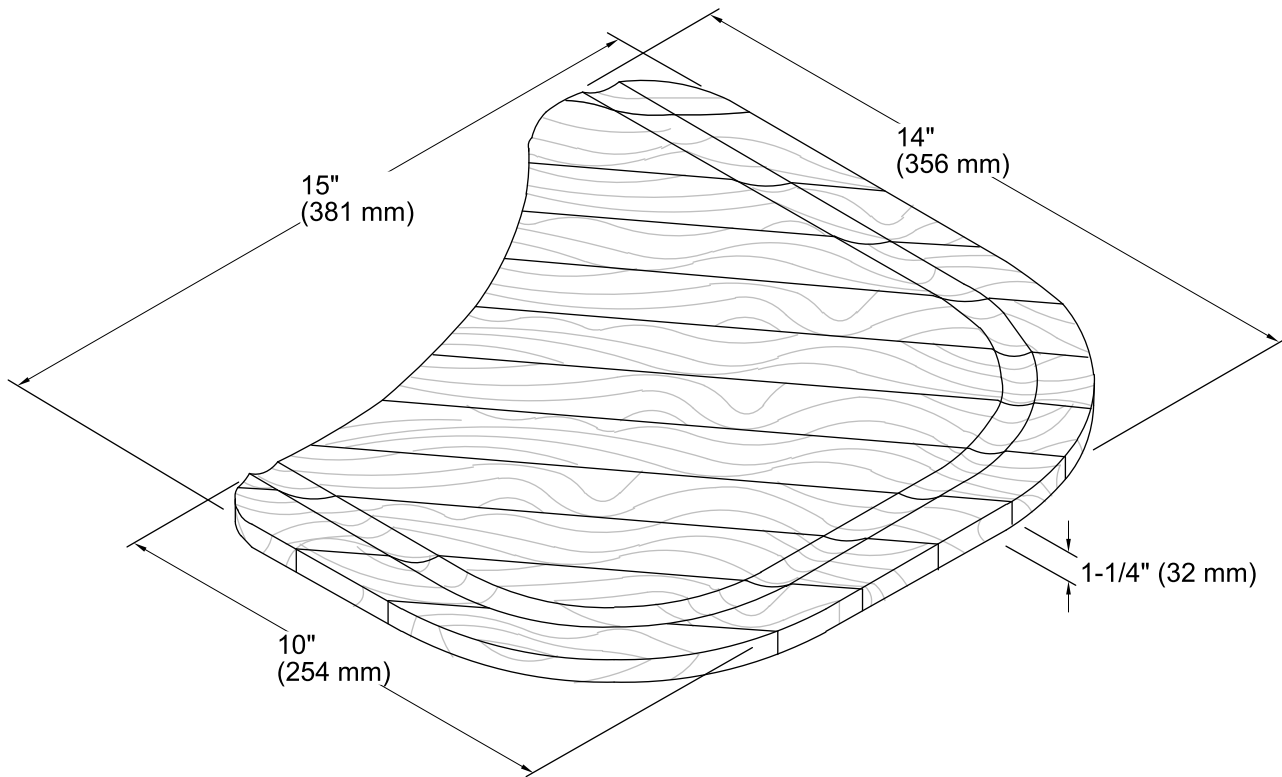

Features

- Fits over the K-3222, K-3232, and K-3224 Ravinia kitchen sinks, K-3150, K-3164, K-3165, K-3166, K-3336, K-3337, K-3354, K-3356, and K-3359 Undertone kitchen sinks, and the K-14300 Undertone bar sink.
- Durable hardwood construction.
- Provides a workstation for quick and easy food prepping.

Codes/Standards

EPA TSCA Title VI

KOHLER® One-Year Limited Warranty

See website for detailed warranty information.

Technical Information

All product dimensions are nominal.

Material: Wood