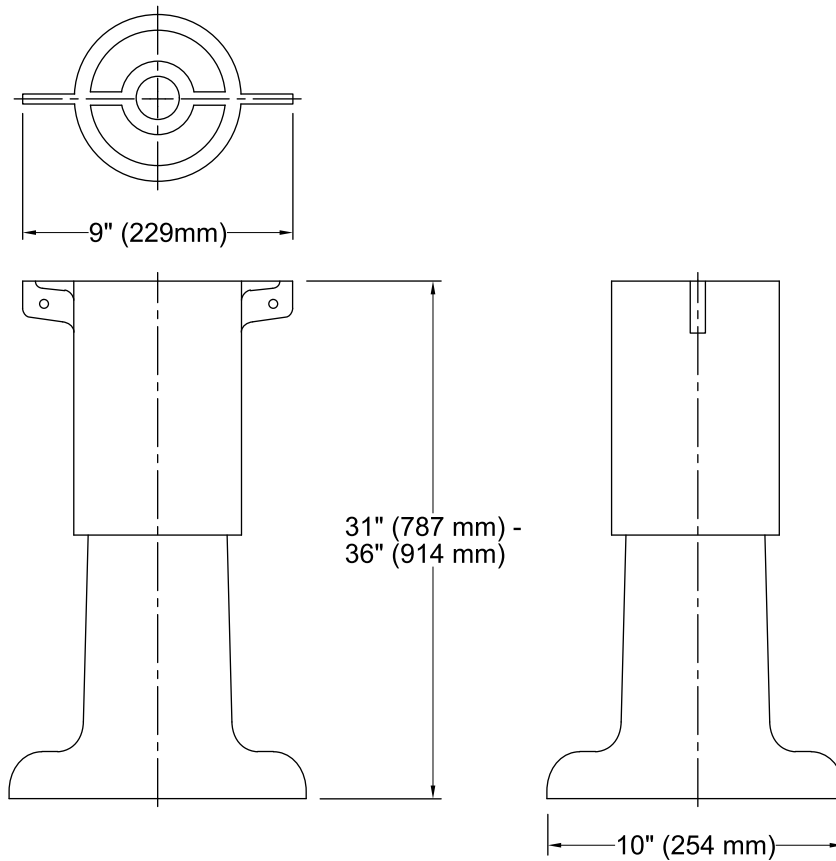

**Brockway™**  
Bathroom Sink Pedestal  
**K-3265-P**

**Features**

- Adjustable between 31 and 36 inches high.
- KOHLER® enameled cast iron.
- Glazed finish.
- For use with K-3202, K-3203, and K-3204 Brockway wash sinks.

### Technical Information

All product dimensions are nominal.

Installation: Pedestal