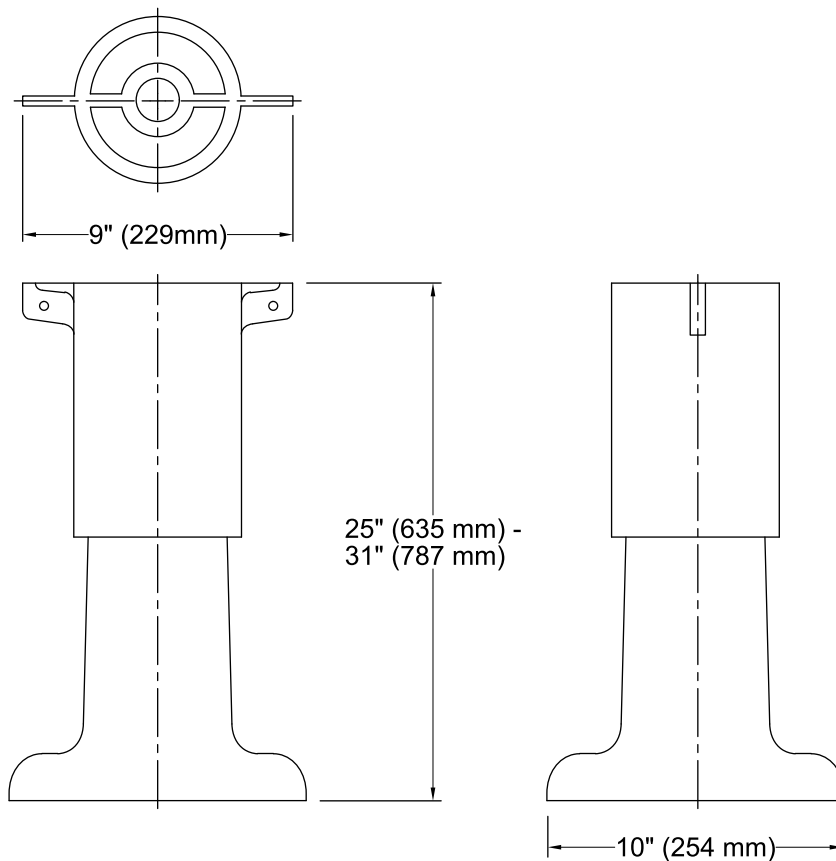

**Brockway™**  
Bathroom Sink Pedestal  
**K-3264-PP**

**Features**

- Adjustable between 25 and 31 inches high.
- KOHLER® enameled cast iron.
- White painted finish.
- For use with K-3202, K-3203, and K-3204 Brockway wash sinks.

**Recommended Products/Accessories**

K-3202 Utility Sink  
K-3203 Utility Sink

**Codes/Standards**

ASME A112.19.1/CSA B45.2

**Lifetime Limited Warranty for  
KOHLER® Cast Iron Components**

See website for detailed warranty information.

### Technical Information

All product dimensions are nominal.

Installation: Pedestal