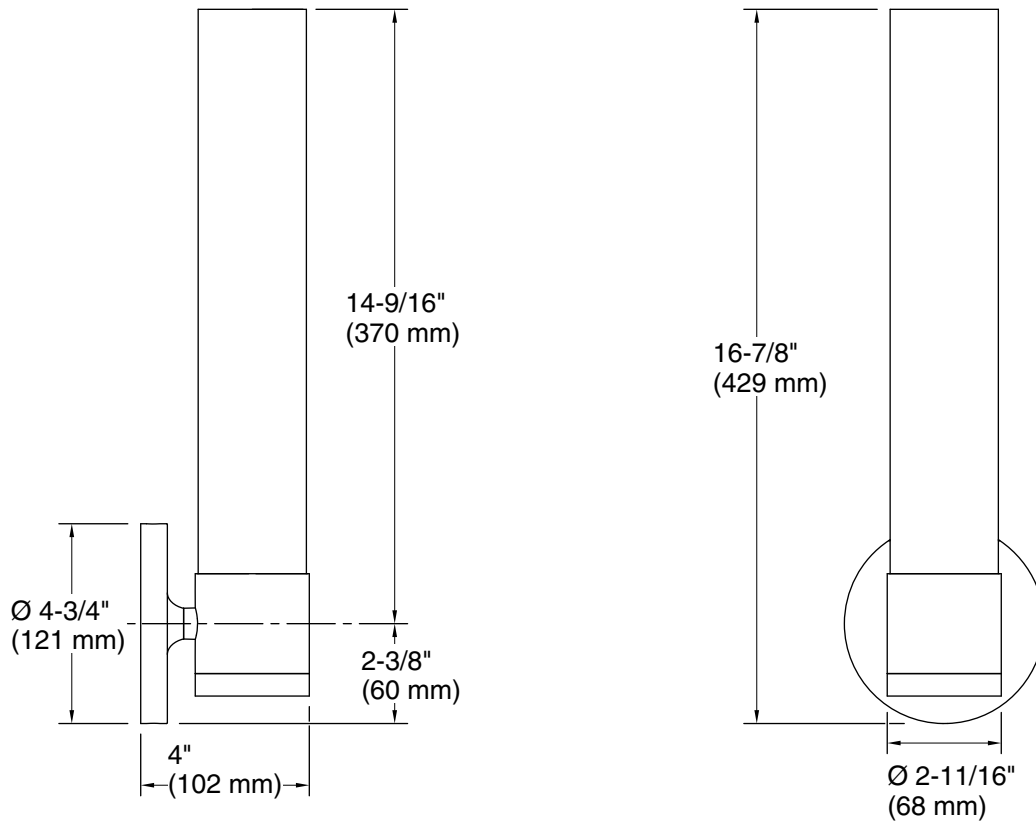

Features

- Frosted-glass shade
- A great piece for almost any space — master bathroom, guest bathroom, hallway, or bedside
- Coordinates with other products in the Purist collection
- Requires one bulb with medium (E26) base; type T LED bulb recommended (sold separately)
- Suitable for damp locations, per UL 1598
- Includes installation hardware

Required Electrical Service

One circuit required.

120 V, 60 Hz

Technical Information

All product dimensions are nominal.

Installation Type: Wall-mount
Material: Steel, Aluminum, Glass
Number of Lights: 1
Lighting Type: Socket-based
Socket Type: E-26 Medium
Number of Shades: 1