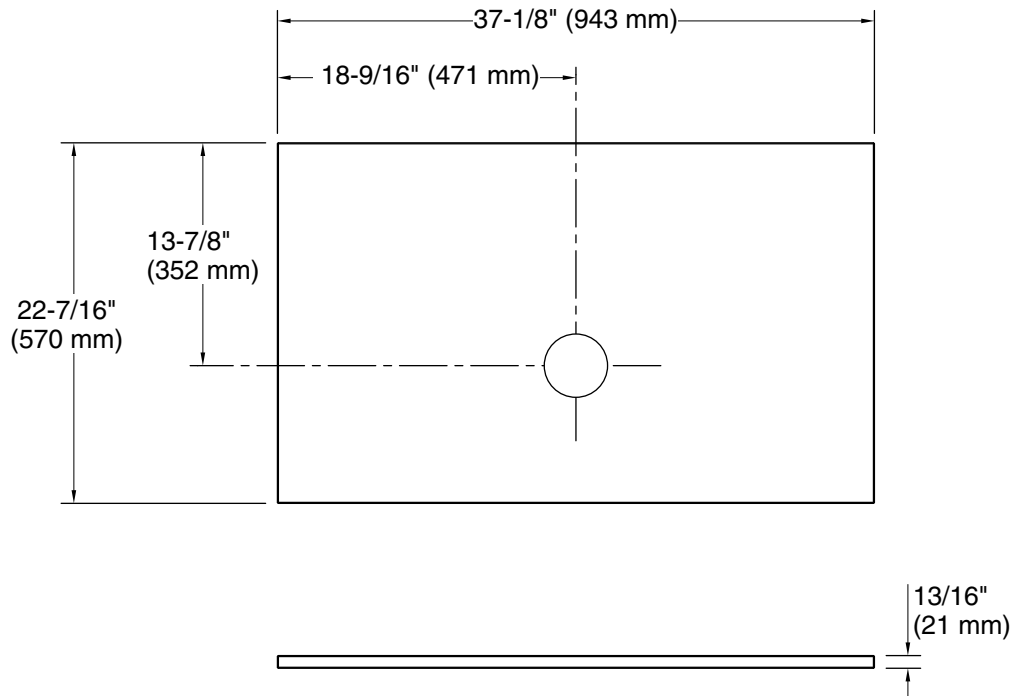

For the most current Specification Sheet, go to www.kohler.com USA or www.kohler.ca Canada

2-28-2025 23:00 - US/CA

THE BOLD LOOK
OF **KOHLER**®

Technical Information

All product dimensions are nominal.

Min. base cabinet width: 36" (914 mm)

Notes

Install this product according to the installation instructions.

If installing the Landshapes™ by Daniel Arsham vanity, vanity top, and vessel sink together, the bathroom sink drain outlet must be installed 28" (711 mm) or higher from the floor.