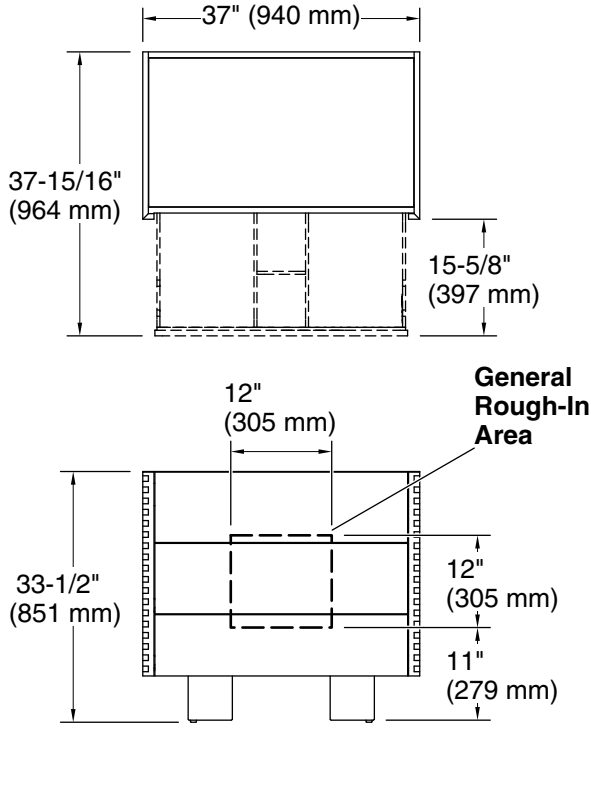

For the most current Specification Sheet, go to www.kohler.com USA or www.kohler.ca Canada

2-28-2025 23:02 - US/CA

THE BOLD LOOK
OF **KOHLER**®

Technical Information

All product dimensions are nominal.

Lighting included: No

Notes

Install this product according to the installation guide.

If installing the Landshapes™ by Daniel Arsham vanity, vanity top, and vessel sink together, the bathroom sink drain outlet must be installed 28" (711 mm) or higher from the floor.