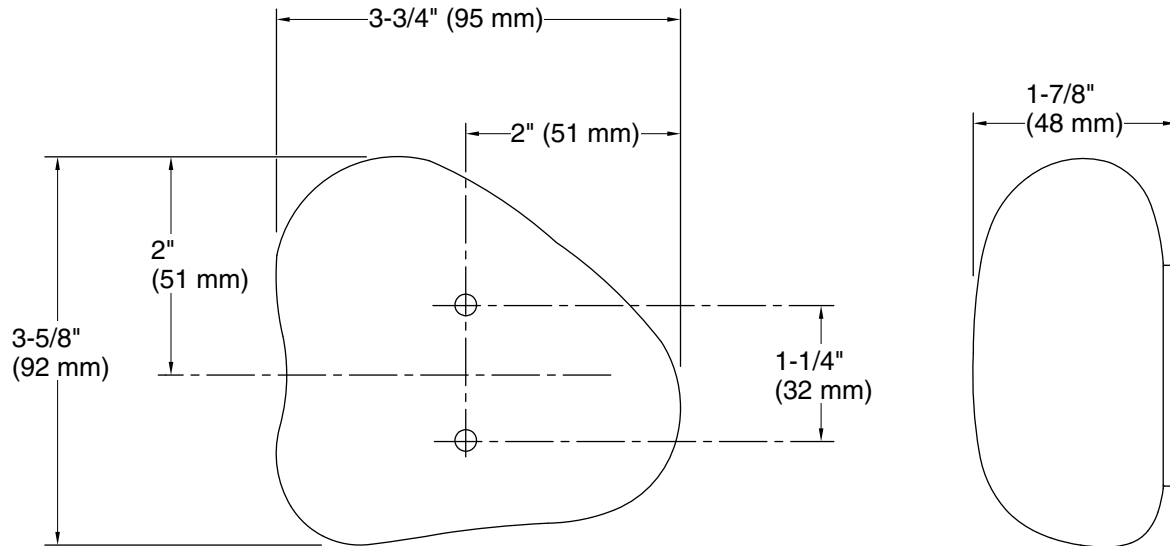

	0L	Clear
---	----	-------

Technical Information

All product dimensions are nominal.

Material: Brass, Glass

Notes

Install this product according to the installation instructions.