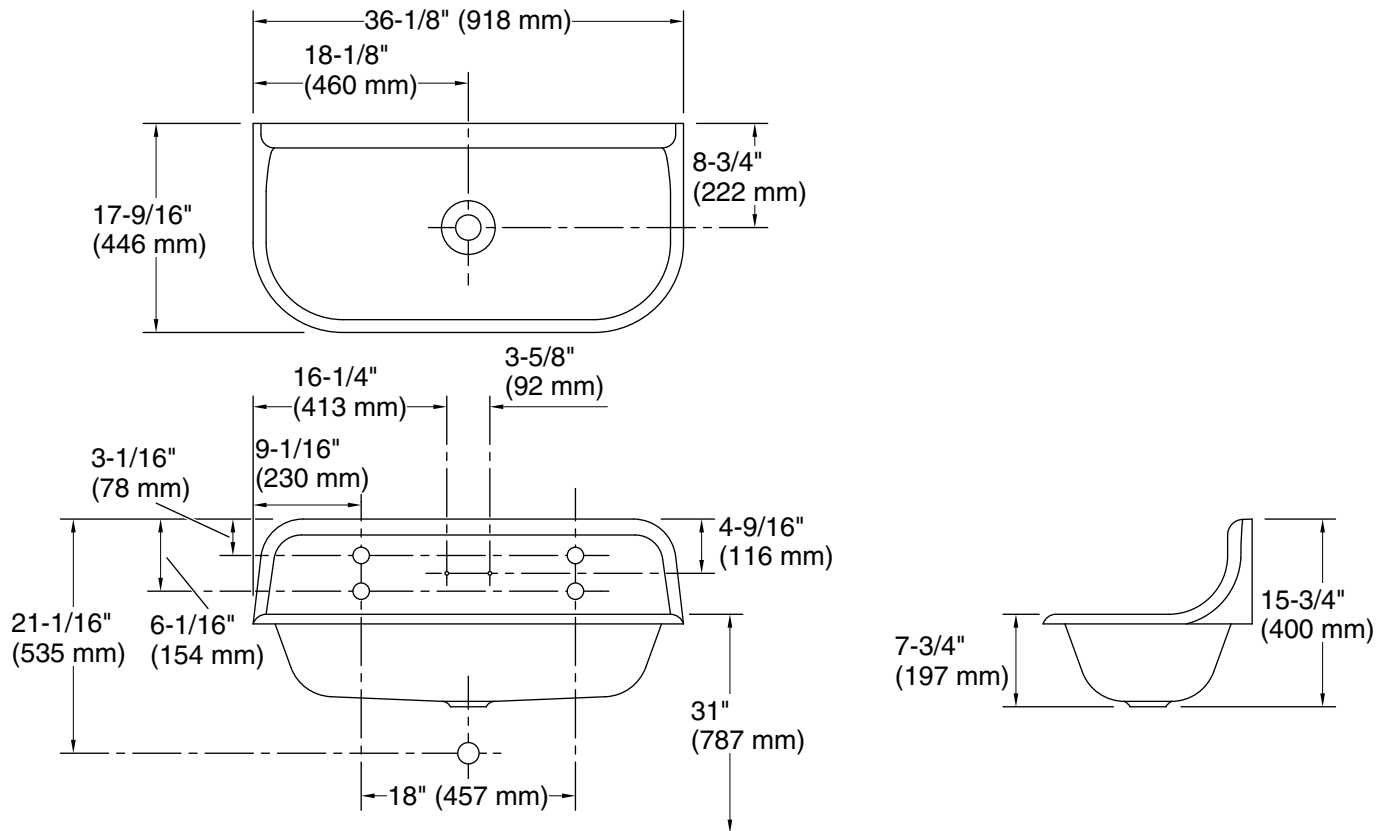

Brockway™
36" wall-mount utility sink
K-3200-PSG

Features

- Single bowl
- 36" (914 mm) total width
- Painted Spring Green underside finish
- Requires two K-730T70 faucets one K-8880 soap dish (sold separately)

Material

- KOHLER® enameled cast iron
- Acid-resistant enamel finish

Installation

- Wall-mount

Recommended Products/Accessories

- K-8880 Soap Dish
- K-8820 Sink Drain and Strainer
- K-730T70-4AJR Wall-mount lavatory sink faucet, 1.2 gpm
- K-730T70-4AR Wall-mount service sink faucet, 12 gpm
- K-23726 Drain treatment
- K-23725 Cast iron cleaner

Codes/Standards

ASME A112.19.1/CSA B45.2

**KOHLER® Enameled Cast Iron
Kitchen and Bathroom Sink Lifetime
Limited Warranty**

See website for detailed warranty information.

Technical Information

All product dimensions are nominal.

Bowl configuration:	Single
Installation:	Wall-mount
Center(s):	5.5
Min. base cabinet width:	33" (838 mm)
Bowl area (Only):	Length: 32" (813 mm) Width: 14" (356 mm) Water depth: 7" (178 mm)
Number of deck holes:	4
Faucet hole spacing:	5-1/2" (140 mm)
Faucet hole(s):	1-1/2" (38 mm)
Soap/Lotion hole:	5/16" (8 mm)
Drain hole:	2-1/8" (54 mm)