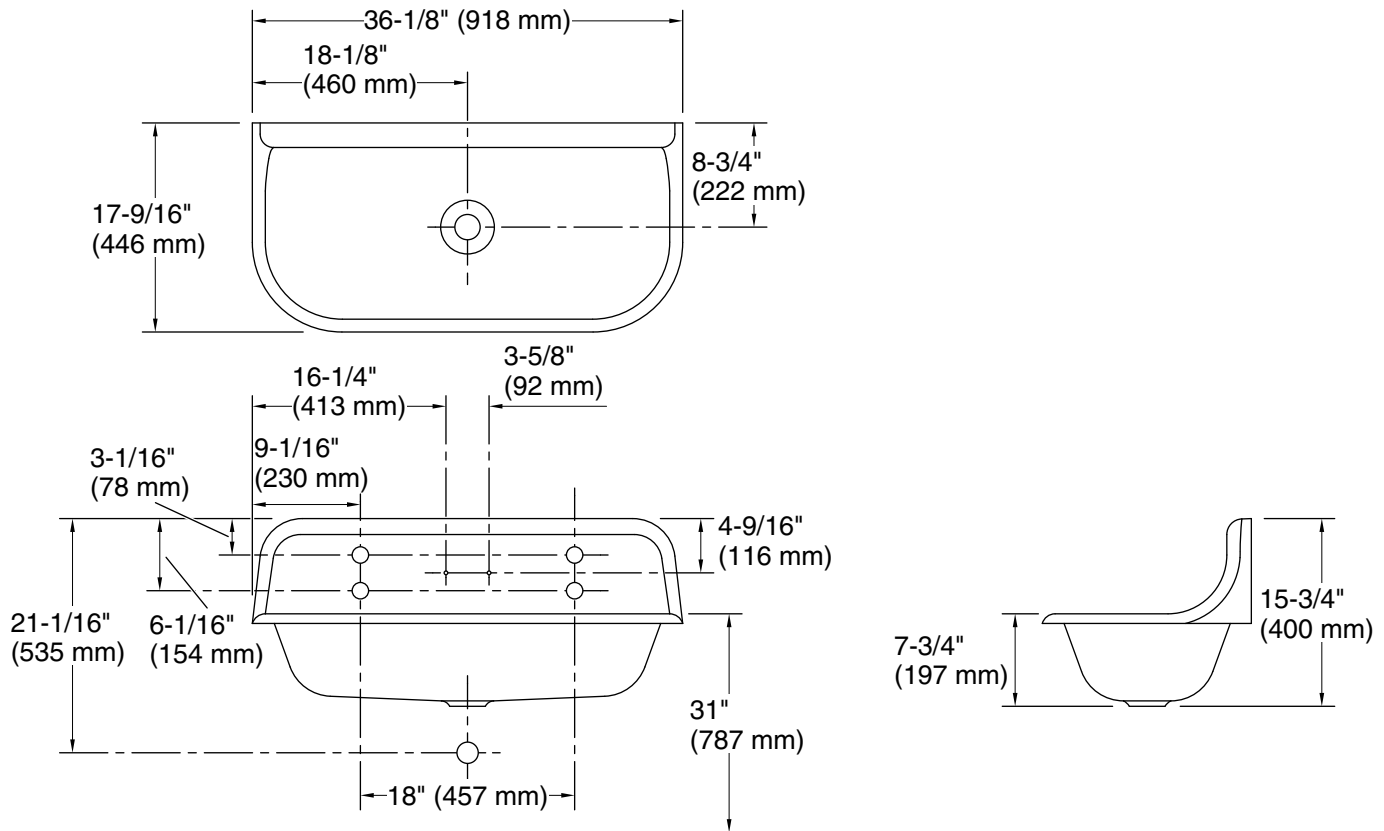

**Brockway™**  
36" wall-mount utility sink  
**K-3200-PFG**

**Features**

- Single bowl
- 36" (914 mm) total width
- Fresh Green painted underside
- Requires two K-730T70 faucets one K-8880 soap dish (sold separately)

**Material**

- KOHLER® enameled cast iron
- Acid-resistant enamel finish

**Installation**

- Wall-mount

**Recommended Products/Accessories**

- K-8880 Soap Dish
- K-8820 Sink Drain and Strainer
- K-730T70-4AJR Wall-mount lavatory faucet, 1.2 gpm
- K-730T70-4AR Wall-mount service sink faucet, 12 gpm
- K-23726 Drain treatment
- K-23725 Cast iron cleaner

### Technical Information

All product dimensions are nominal.

Bowl configuration:	Single
Center(s):	5.5
Bowl area (Only):	Length: 32" (813 mm) Width: 14" (356 mm) Water depth: 7" (178 mm)
Number of deck holes:	4
Faucet hole spacing:	5-1/2" (140 mm)
Faucet hole(s):	1-1/2" (38 mm)
Soap/Lotion hole:	5/16" (8 mm)
Drain hole:	2-1/8" (54 mm)