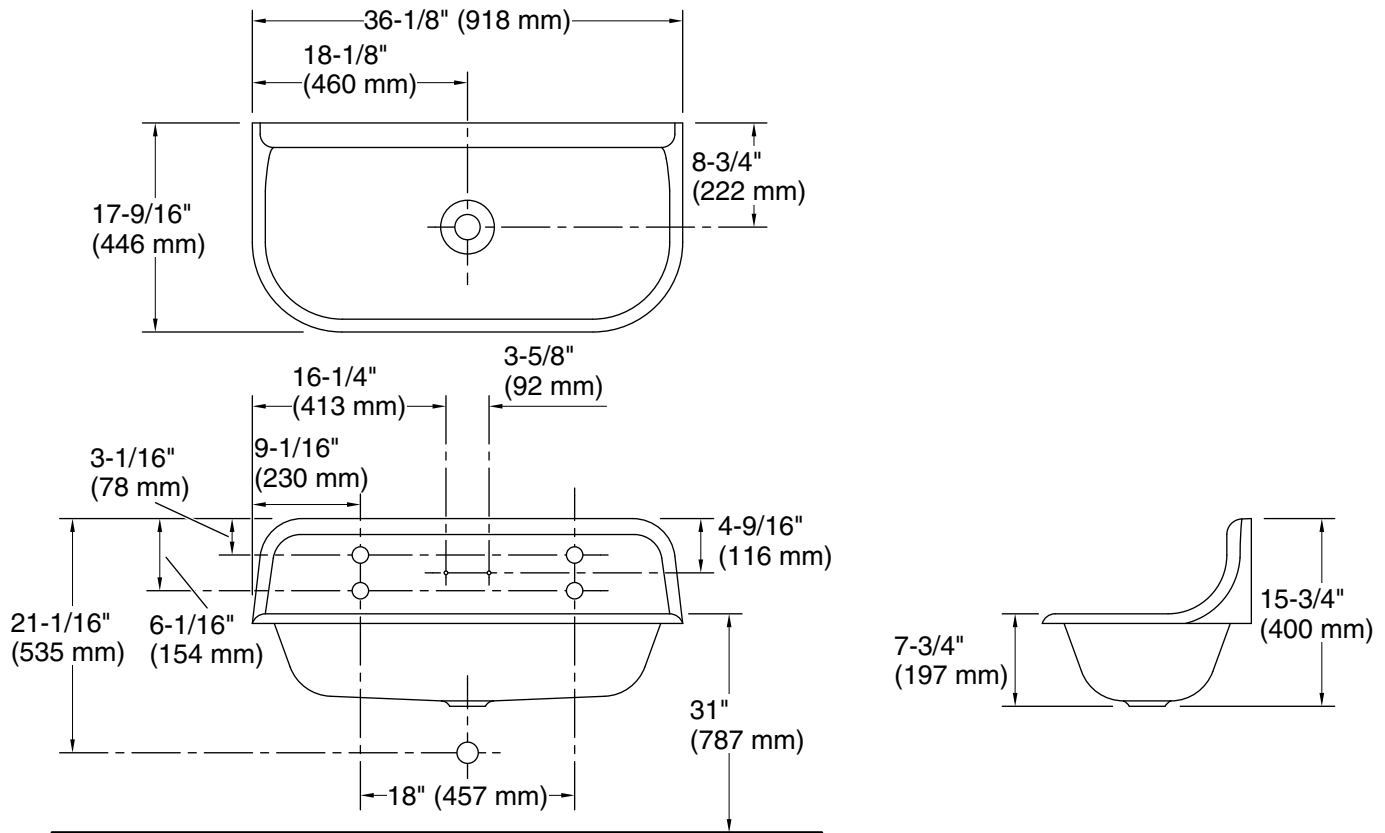

Features

- Single bowl
- 36" (914 mm) total width
- Teal painted underside
- Requires two K-730T70 faucets one K-8880 soap dish (sold separately)

Material

- KOHLER® enameled cast iron
- Acid-resistant enamel finish

Installation

- Wall-mount

Recommended Products/Accessories

- K-8880 Soap Dish
- K-8820 Sink Drain and Strainer
- K-730T70-4AJR Wall-mount lavatory faucet, 1.2 gpm
- K-730T70-4AR Wall-mount service sink faucet, 12 gpm
- K-23726 Drain treatment
- K-23725 Cast iron cleaner

Color tiles intended for reference only.

Color	Code	Description
	0	White
	42	Aspen Green
	34	Fresh Green

Technical Information

All product dimensions are nominal.

Bowl configuration:	Single
Center(s):	5.5
Bowl area (Only):	Length: 32" (813 mm) Width: 14" (356 mm) Water depth: 7" (178 mm)
Number of deck holes:	4
Faucet hole spacing:	5-1/2" (140 mm)
Faucet hole(s):	1-1/2" (38 mm)
Soap/Lotion hole:	5/16" (8 mm)
Drain hole:	2-1/8" (54 mm)