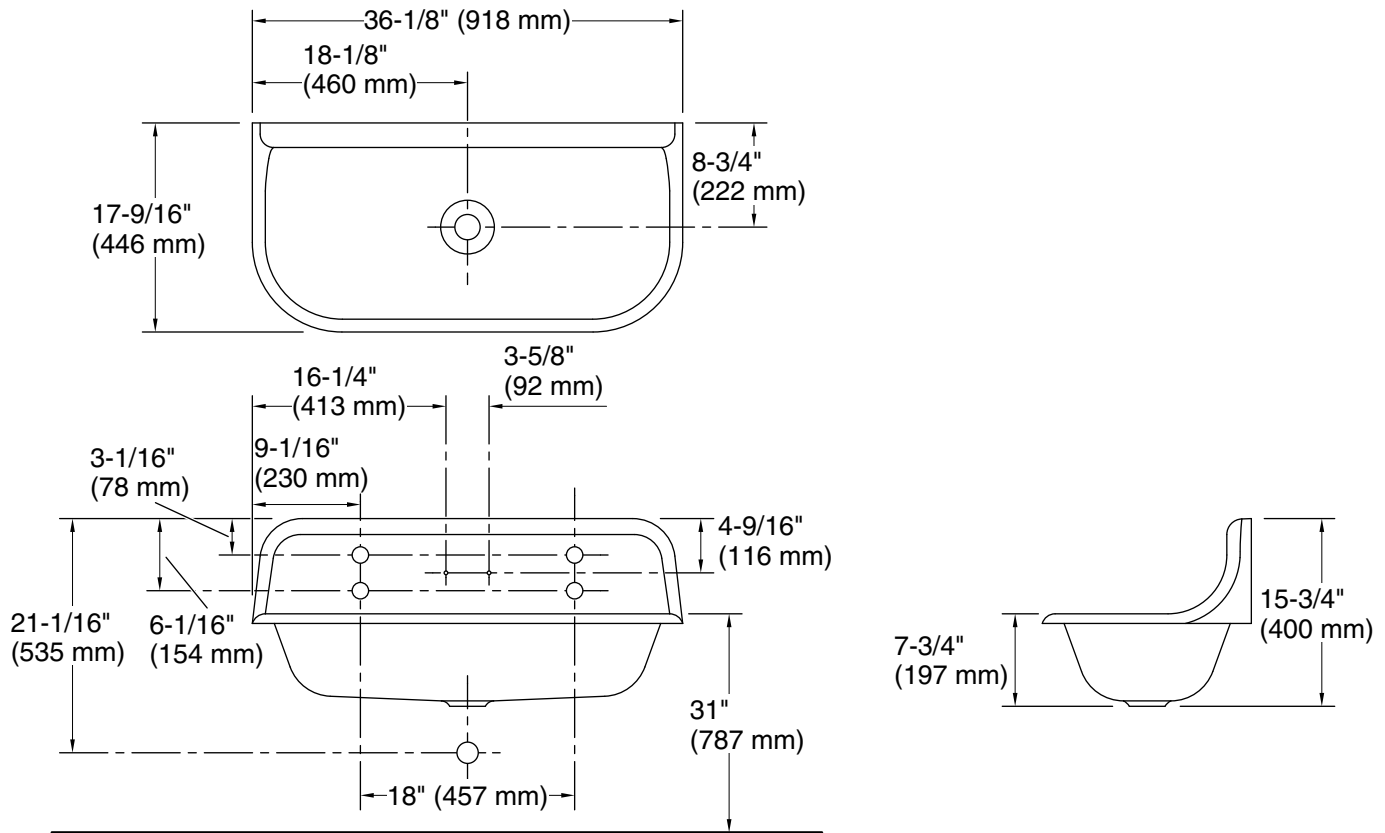

Brockway™

36" wall-mount utility sink
K-3200-PAG

Features

- Single bowl
- 36" (914 mm) total width
- Aspen Green painted underside
- Requires two K-730T70 faucets one K-8880 soap dish (sold separately)

Material

- KOHLER® enameled cast iron
- Acid-resistant enamel finish

Installation

- Wall-mount

Recommended Products/Accessories

- K-8880 Soap Dish
- K-8820 Sink Drain and Strainer
- K-730T70-4AJR Wall-mount lavatory faucet, 1.2 gpm
- K-730T70-4AR Wall-mount service sink faucet, 12 gpm
- K-23726 Drain treatment
- K-23725 Cast iron cleaner

Color tiles intended for reference only.

Color	Code	Description
-------	------	-------------

	0	White
---	---	-------

Technical Information

All product dimensions are nominal.

Bowl configuration:	Single
Center(s):	5.5
Bowl area (Only):	Length: 32" (813 mm) Width: 14" (356 mm) Water depth: 7" (178 mm)
Number of deck holes:	4
Faucet hole spacing:	5-1/2" (140 mm)
Faucet hole(s):	1-1/2" (38 mm)
Soap/Lotion hole:	5/16" (8 mm)
Drain hole:	2-1/8" (54 mm)