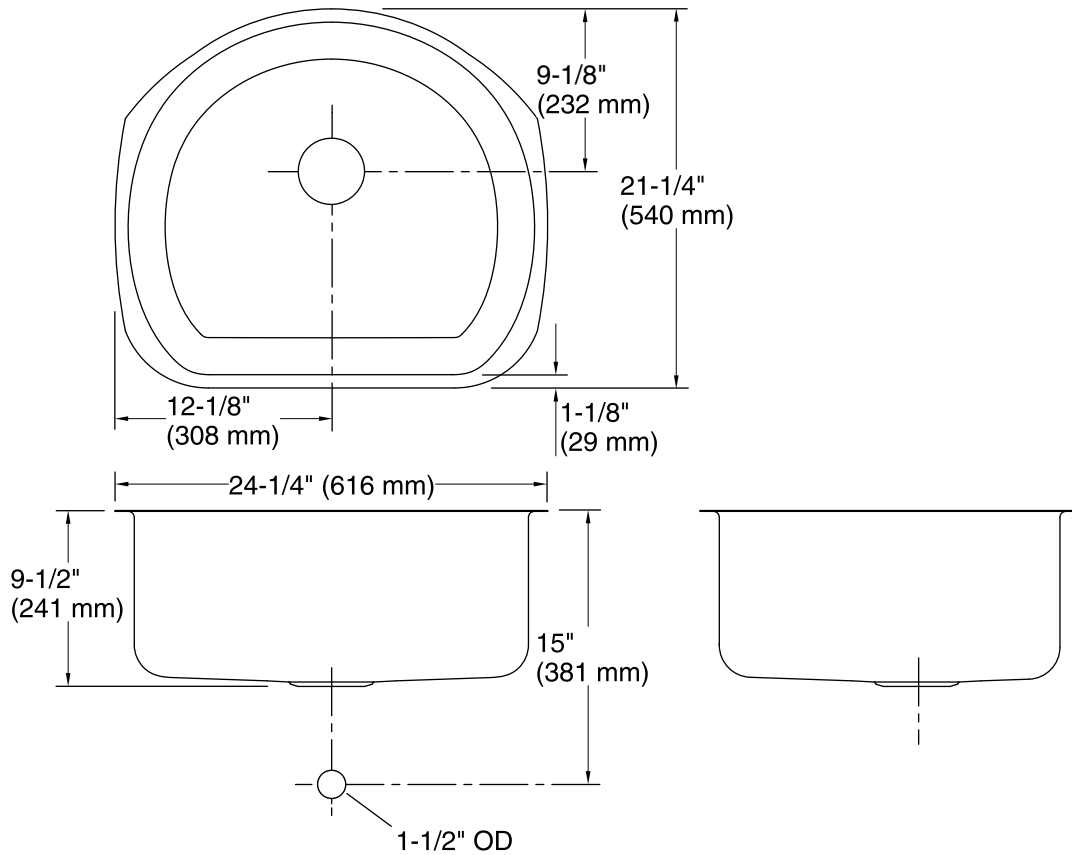

Undertone®

Under-Mount Kitchen Sink

K-3186

Features

- 30-inch minimum base cabinet width.
- Single bowl.
- 9-1/2-inch depth provides generous workspace.
- No faucet holes.
- SilentShield® sound-absorption technology offers quieter performance.
- Rear drain maximizes flat basin surface and storage space under the counter.
- Includes installation hardware.

Technical Information

All product dimensions are nominal.

Bowl configuration:	Single
Installation:	Under-mount
Min. base cabinet width:	30" (762 mm)
Bowl area:	Length: 19" (483 mm) Width: 22" (559 mm) Bowl depth: 9-1/2" (241 mm)
Drain hole:	3-5/8" (92 mm)
Template:	1315839-7, required, included