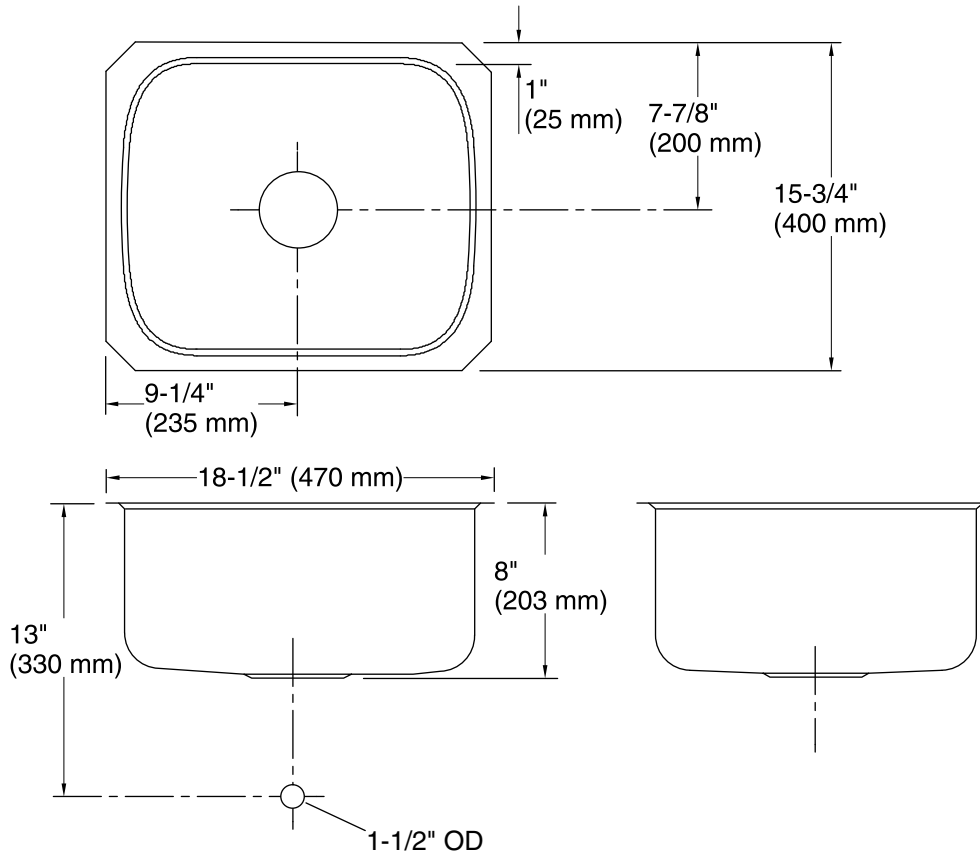

**Undertone®**  
under-mount bar sink  
**K-3184**

**Features**

- 21-inch minimum base cabinet width.
- Single bowl.
- 7-5/8-inch depth.
- No faucet holes.
- SilentShield® sound-absorption technology offers quieter performance.
- Includes installation hardware.

**Optional Products/Accessories**

- K-8813 Manual Sink Strainer with Tailpiece
- K-8814 Sink Strainer

**Included Components**

- Product consists of:
- 91915 Hardware Kit

ADA

**Codes/Standards**

ASME A112.19.3/CSA B45.4  
ADA  
ICC/ANSI A117.1

## Technical Information

All product dimensions are nominal.

Bowl configuration:	Single
Installation:	Under-mount
Min. base cabinet width:	21" (533 mm)
Bowl area (Only):	Length: 16-1/2" (419 mm) Width: 13-3/4" (349 mm) Bowl depth: 7-5/8" (194 mm)
Drain hole:	3-5/8" (92 mm)
Template:	1315838-7, required, included