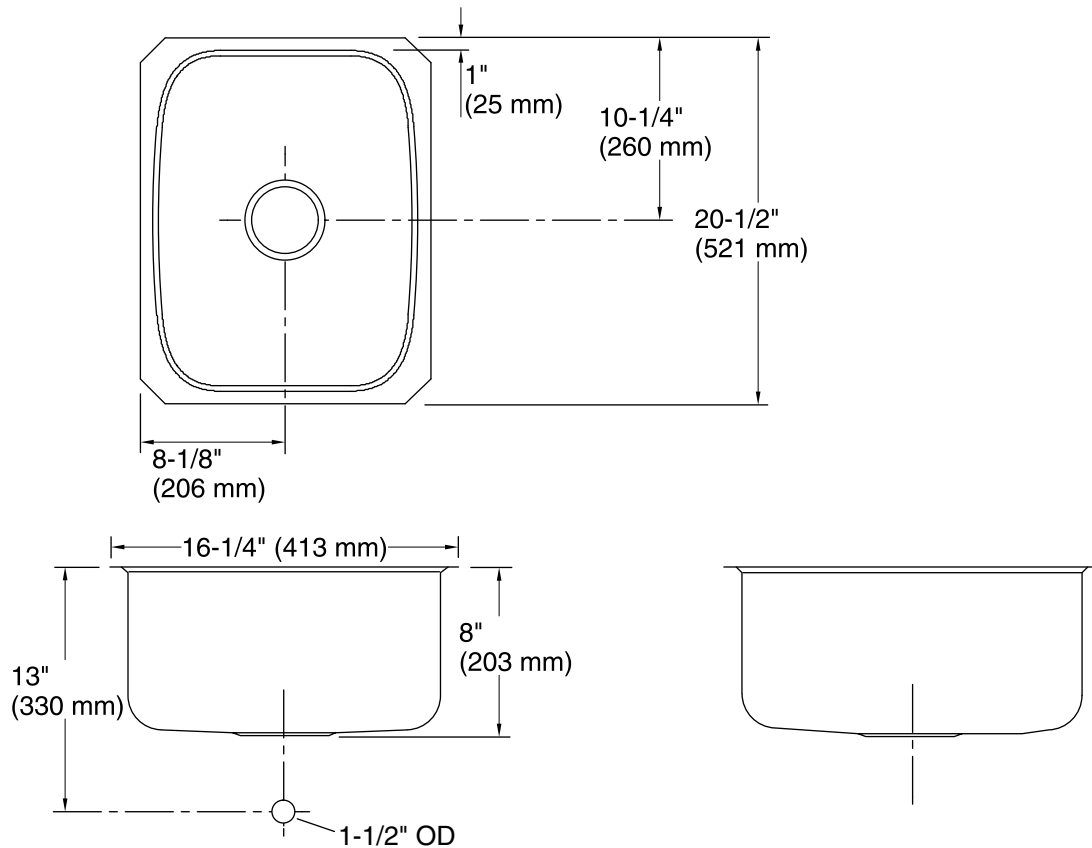

Undertone®
under-mount bar sink
K-3182

Features

- 21-inch minimum base cabinet width.
- Single bowl.
- 7-5/8-inch depth.
- No faucet holes.
- SilentShield® sound-absorption technology offers quieter performance.
- Includes installation hardware.

Optional Products/Accessories

- K-8813 Manual Sink Strainer with Tailpiece
- K-8814 Sink Strainer

Included Components

- Product consists of:
- 91915 Hardware Kit

ADA

Codes/Standards

ASME A112.19.3/CSA B45.4
ADA
ICC/ANSI A117.1

**Lifetime Limited Warranty for
KOHLER® Stainless Steel Sinks**

See website for detailed warranty information.

Technical Information

All product dimensions are nominal.

Bowl configuration:	Single
Installation:	Under-mount
Min. base cabinet width:	21" (533 mm)
Bowl area (Only):	Length: 14-1/4" (362 mm) Width: 18-1/2" (470 mm) Bowl depth: 7-5/8" (194 mm)
Drain hole:	3-5/8" (92 mm)
Template:	1315836-7, required, included