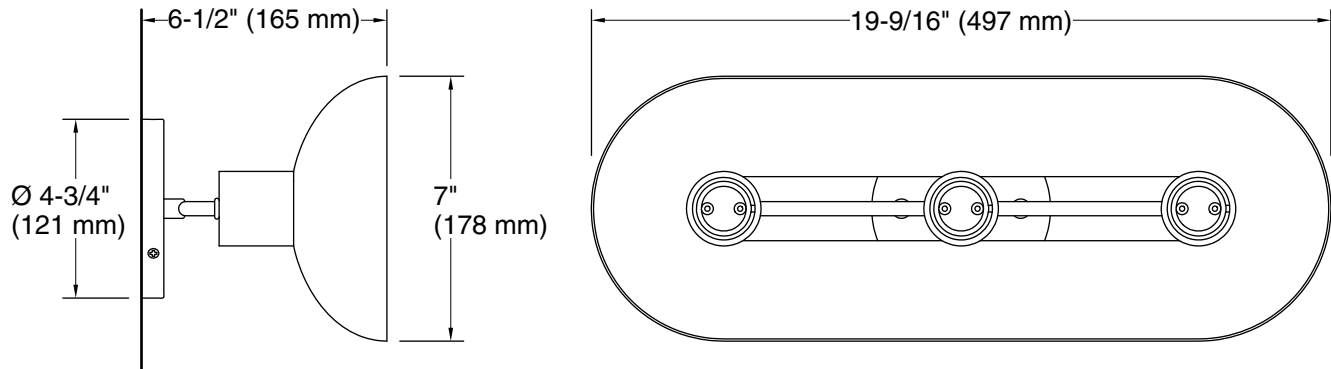

Required Electrical Service

One circuit required.

120 V, 60 Hz

Technical Information

All product dimensions are nominal.

Installation Type:	Wall-mount
Material:	Aluminum, Steel
Number of Lights:	3
Lighting Type:	Socket-based
Socket Type:	E-26 Medium
Number of Shades:	1
Shade Type:	Metal

Notes

Install this product according to the installation instructions.