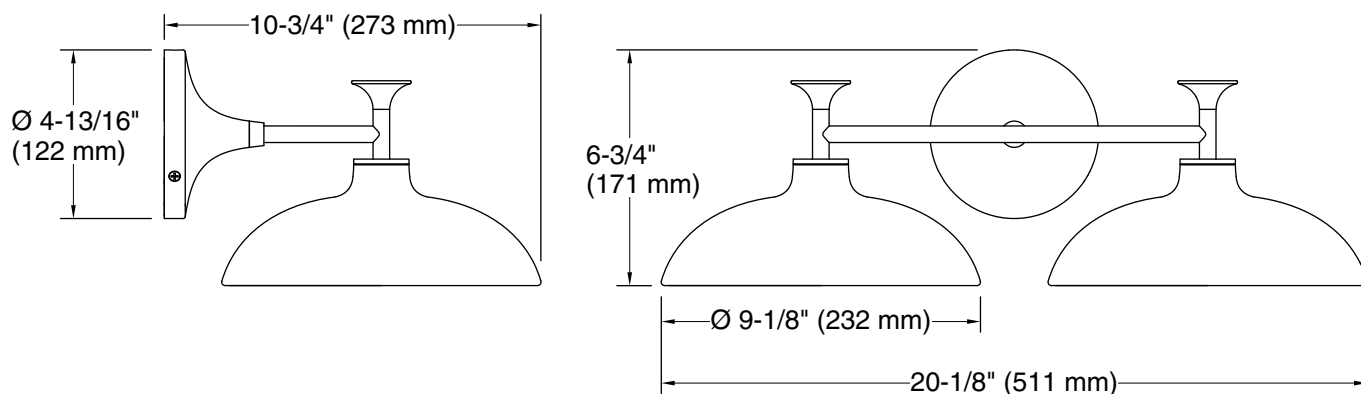

Required Electrical Service

One circuit required.

120 V, 60 Hz

Technical Information

All product dimensions are nominal.

Material: Steel, Aluminum, Glass

Number of Lights: 2

Lighting Type: Socket-based

Socket Type: E-12 Candelabra

Number of Shades: 2

Shade Type: Glass - clear