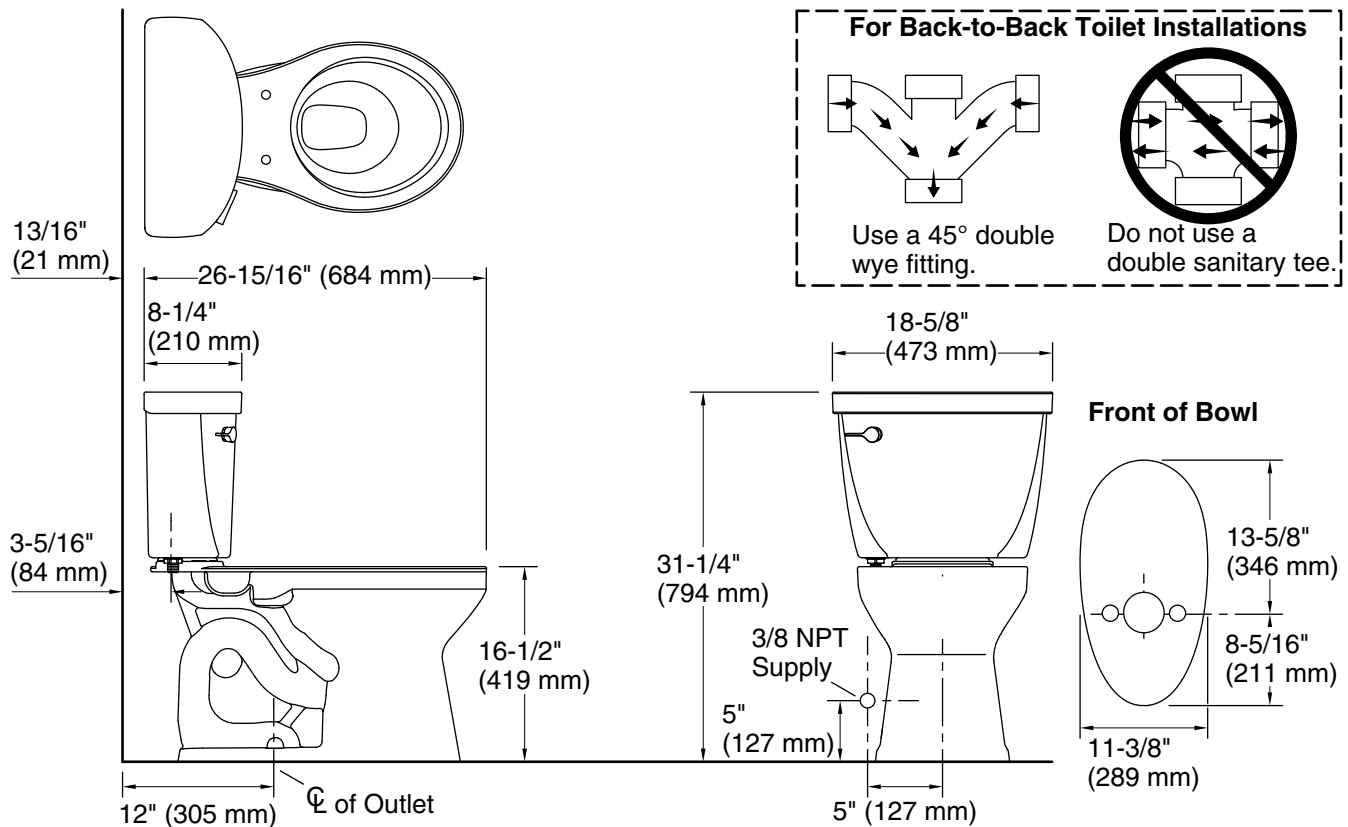

Cimarron®

Two-piece round-front toilet, 1.28 gpf
K-31641-DRY

Features

- Two-piece design
- Round-front bowl offers an ideal solution for smaller bathrooms and powder rooms
- Comfort Height® feature offers chair-height seating that makes sitting down and standing up easier for most adults
- 1.28 gpf (4.8 lpf)
- Left-hand Polished Chrome trip lever
- 2-1/8" (54 mm) fully glazed trapway
- Revolution 360® flushing technology generates a forceful swirling motion to keep the bowl clean longer
- Sanitary guard where bowl and tank meet for ease of cleaning
- CleanCoat™ surface treatment inhibits the growth of water scale and mineral stains for improved ease of cleaning
- AquaPiston® canister optimizes the flow out of the tank, harnessing gravity and the natural powerful reducing cascade of water to increase the power and effectiveness of the flush
- Easy-to-flush canister design requires less force to actuate than a 3" (76 mm) flapper, and has 90% less exposed seal material which resists conditions that cause wear, tear, shrinkage and swelling

Installation

- DryLock™ system saves installation time and helps prevent water leakage
- Standard 12" (305 mm) rough-in
- Seat and supply line sold separately

Recommended Products/Accessories

- K-5420 Low-Profile Bolt Caps
- K-76923 PureWash® M250 Quiet-Close™ round-front toilet seat with antimicrobial agent
- K-25986-L Left-hand trip lever

THE BOLD LOOK
OF **KOHLER**®

Technical Information

All product dimensions are nominal.

Toilet type:	Floor-mount
Waste Outlet:	Floor
Flush type:	Revolution 360, AquaPiston
Trap passageway:	2-1/8" (54 mm)
Water surface size:	8-5/8" x 7-13/16" (218 mm x 198 mm)
Rim to water surface:	6-5/8" (168 mm)
Rough-in:	12" (305 mm)
Seat-mounting holes:	5-1/2" (140 mm)