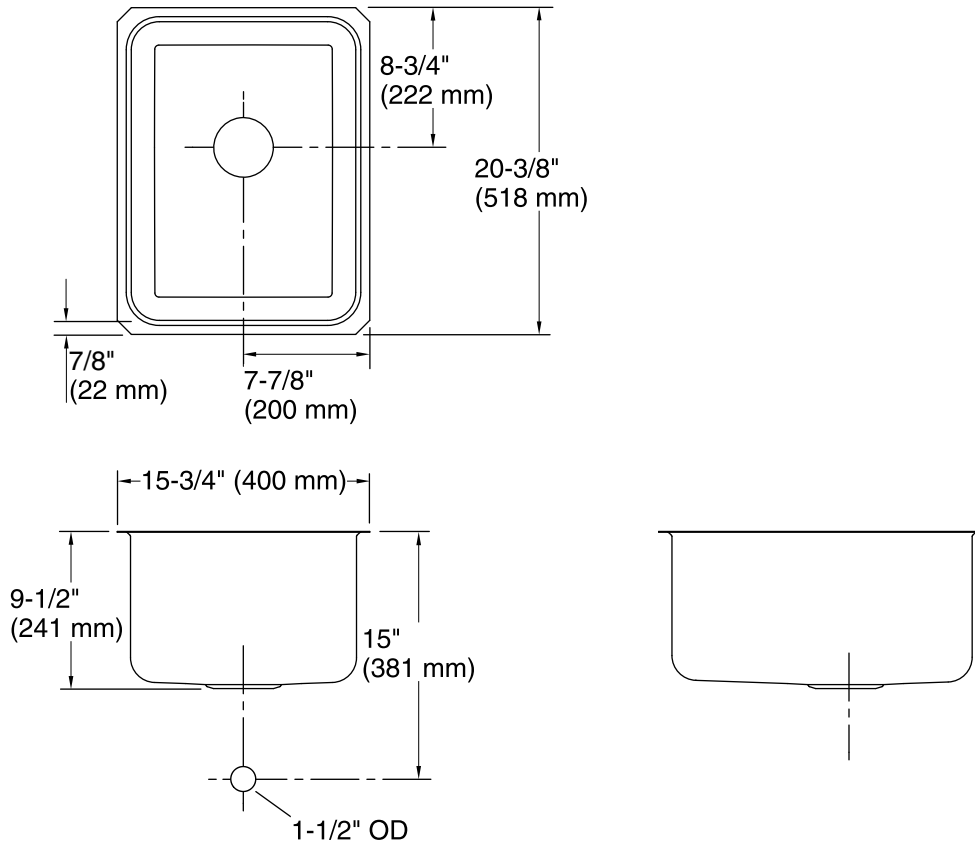

Undertone®
under-mount bar sink
K-3163

Features

- 21-inch minimum base cabinet width.
- Single bowl.
- 9-1/2-inch depth provides generous workspace.
- No faucet holes.
- SilentShield® sound-absorption technology offers quieter performance.
- Includes installation hardware.

Optional Products/Accessories

- K-3277 Sink Basket

Included Components

Product consists of:

- 91915 Hardware Kit

ADA

Codes/Standards

ASME A112.19.3/CSA B45.4
ADA
ICC/ANSI A117.1

**Lifetime Limited Warranty for
KOHLER® Stainless Steel Sinks**

See website for detailed warranty information.

Technical Information

All product dimensions are nominal.

Bowl configuration:	Single
Installation:	Under-mount
Min. base cabinet width:	21" (533 mm)
Bowl area:	Length: 14" (356 mm) Width: 18-5/8" (473 mm) Bowl depth: 9-1/2" (241 mm)
Drain hole:	3-5/8" (92 mm)
Template:	113195-7, required, included