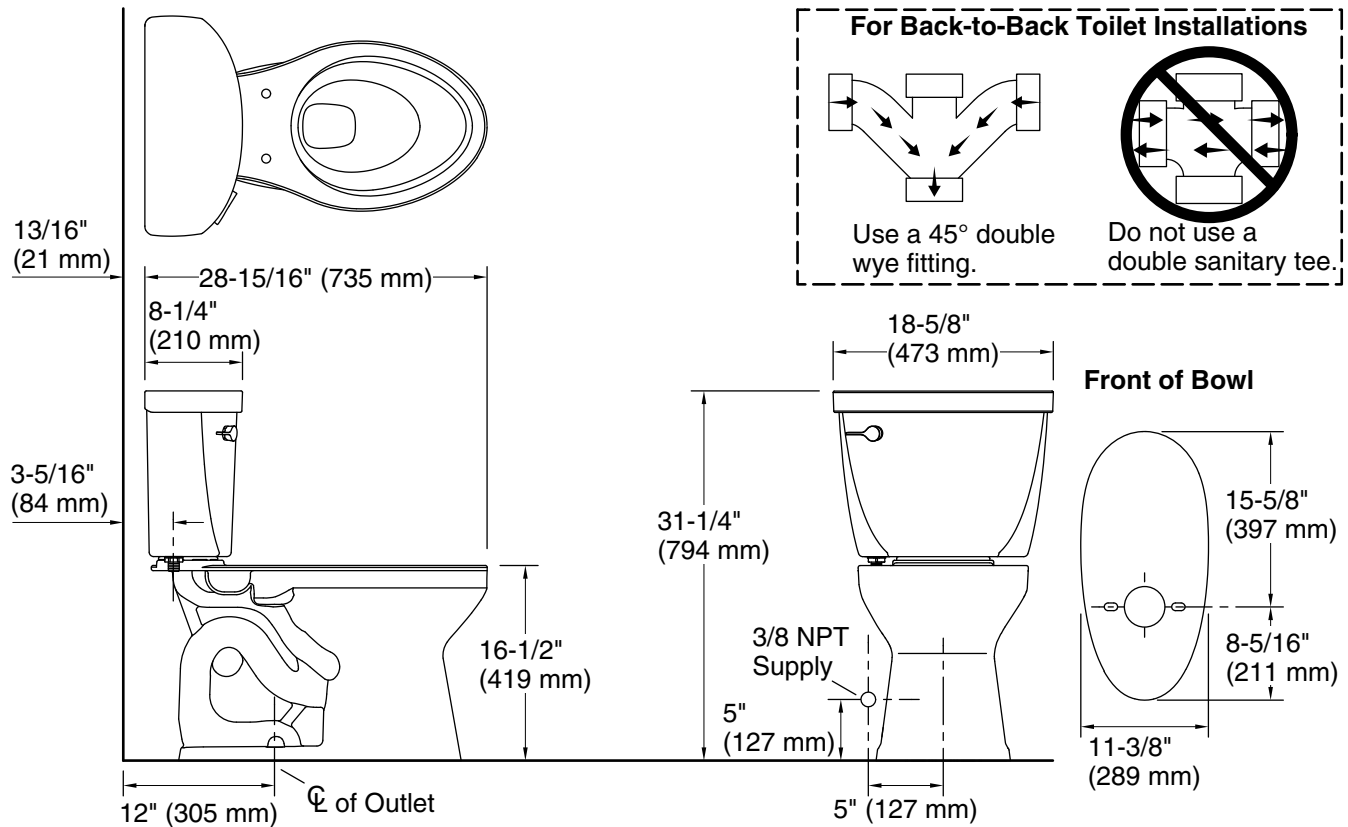

Cimarron®

Two-piece elongated toilet, 1.28 gpf
K-31621-DRY

Features

- Two-piece design
- Elongated bowl offers added room and comfort
- Comfort Height® feature offers chair-height seating that makes sitting down and standing up easier for most adults
- 1.28 gpf (4.8 lpf)
- Left-hand Polished Chrome trip lever
- 2-1/8" (54 mm) fully glazed trapway
- Revolution 360® flushing technology generates a forceful swirling motion to keep the bowl clean longer
- Sanitary guard where bowl and tank meet for ease of cleaning
- CleanCoat™ surface treatment inhibits the growth of water scale and mineral stains for improved ease of cleaning
- AquaPiston® canister optimizes the flow out of the tank, harnessing gravity and the natural powerful reducing cascade of water to increase the power and effectiveness of the flush
- Easy-to-flush canister design requires less force to actuate than a 3" (76 mm) flapper, and has 90% less exposed seal material which resists conditions that cause wear, tear, shrinkage and swelling

Installation

- DryLock™ system saves installation time and helps prevent water leakage
- Standard 12" (305 mm) rough-in
- Seat and supply line sold separately

Recommended Products/Accessories

- K-4108 PureWash® E750 Elongated bidet toilet seat with remote control
- K-5420 Low-Profile Bolt Caps
- K-25986-L Left-hand trip lever

Included Components

- K-31588 Elongated toilet bowl
- K-31615-DRY Toilet tank, 1.28 gpf

ADA	CSA B651	OBC
-----	----------	-----

Codes/Standards

ASME A112.19.2/CSA B45.1
DOE - Energy Policy Act 1992
EPA WaterSense®
California Energy Commission (CEC)
ADA
ICC/ANSI A117.1
CSA B651
OBC

THE BOLD LOOK
OF **KOHLER**®

Technical Information

All product dimensions are nominal.

Toilet type:	Floor-mount
Waste Outlet:	Floor
Flush type:	Revolution 360, AquaPiston
Trap passageway:	2-1/8" (54 mm)
Water surface size:	10-3/8" x 8-1/8" (264 mm x 206 mm)
Rim to water surface:	6-1/2" (166 mm)
Rough-in:	12" (305 mm)
Seat-mounting holes:	5-1/2" (140 mm)