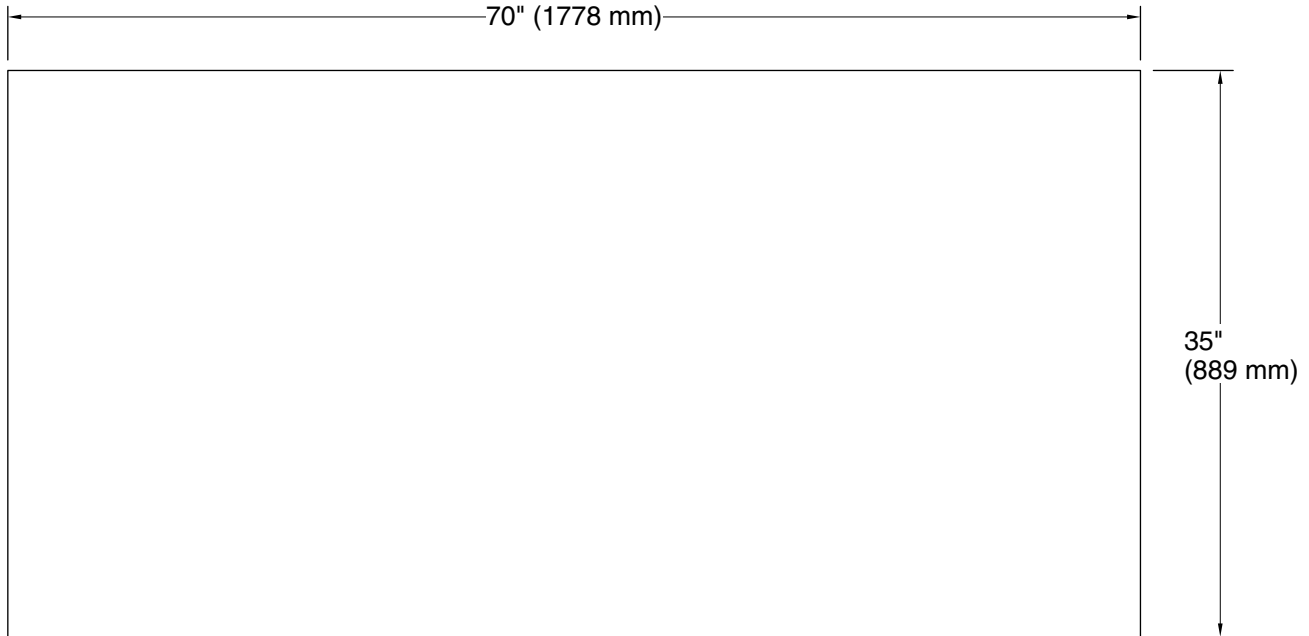

Codes/Standards

None Applicable

Returnable 45 Days after Purchase

See website for detailed warranty information.

Available Colors/Finishes

Color tiles intended for reference only.

Color	Code	Description
	0	White
	NY	Dune
	58	Thunder™ Grey
	TRF	Truffle

Turkish Bath Linens

bath sheet with Textured weave, 35" x 70"
K-31506-TX

Technical Information

All product dimensions are nominal.

Installation Type: Surface-mount

Material: Cotton, Turkish