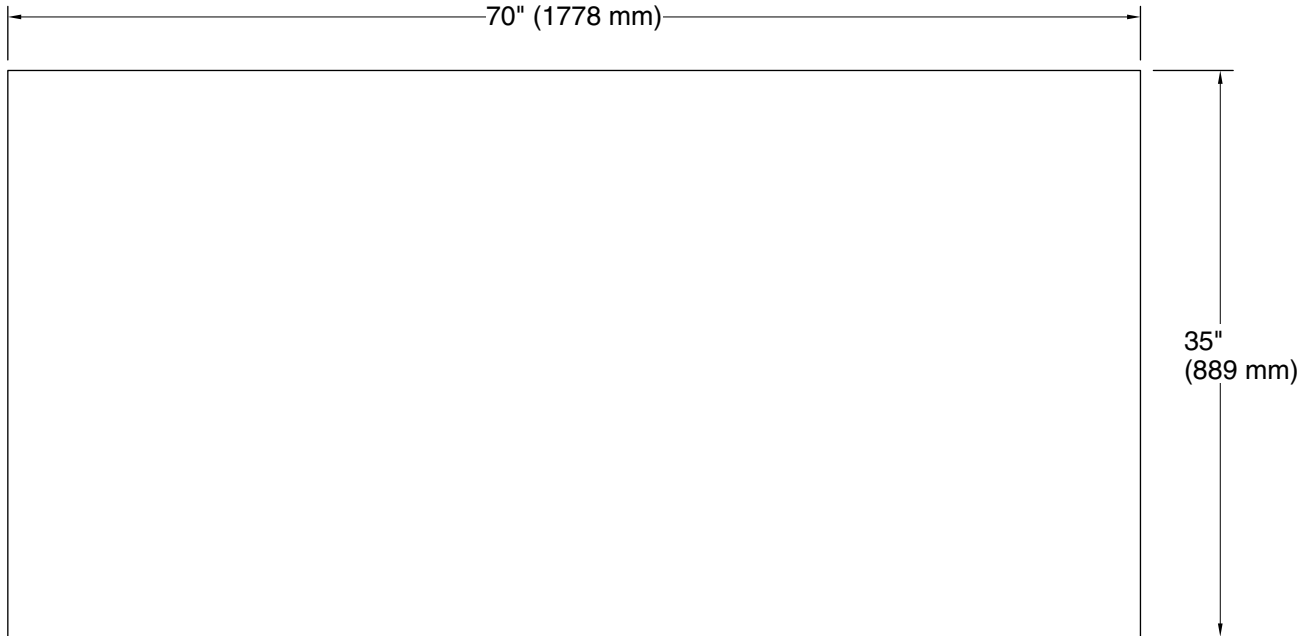

Turkish Bath Linens

bath sheet with Terry weave, 35" x 70"
K-31506-TE

Features

- 100% Turkish cotton, crafted in Turkey.
- Woven with long, thick terrycloth loops.
- Two-ply construction enhances softness and absorbency.
- Rich 700-gram weight creates a luxurious drape.
- Extra-long staple cotton for optimal absorbency and low linting.
- Machine wash, tumble dry low.
- Oeko-Tex® Standard 100 certified.

Codes/Standards

None Applicable

Returnable 45 Days after Purchase

See website for detailed warranty information.

Available Colors/Finishes

Color tiles intended for reference only.

Color	Code	Description
	0	White
	NY	Dune
	58	Thunder™ Grey
	TRF	Truffle

Turkish Bath Linens
bath sheet with Terry weave, 35" x 70"
K-31506-TE

Technical Information

All product dimensions are nominal.

Material: Cotton, Turkish