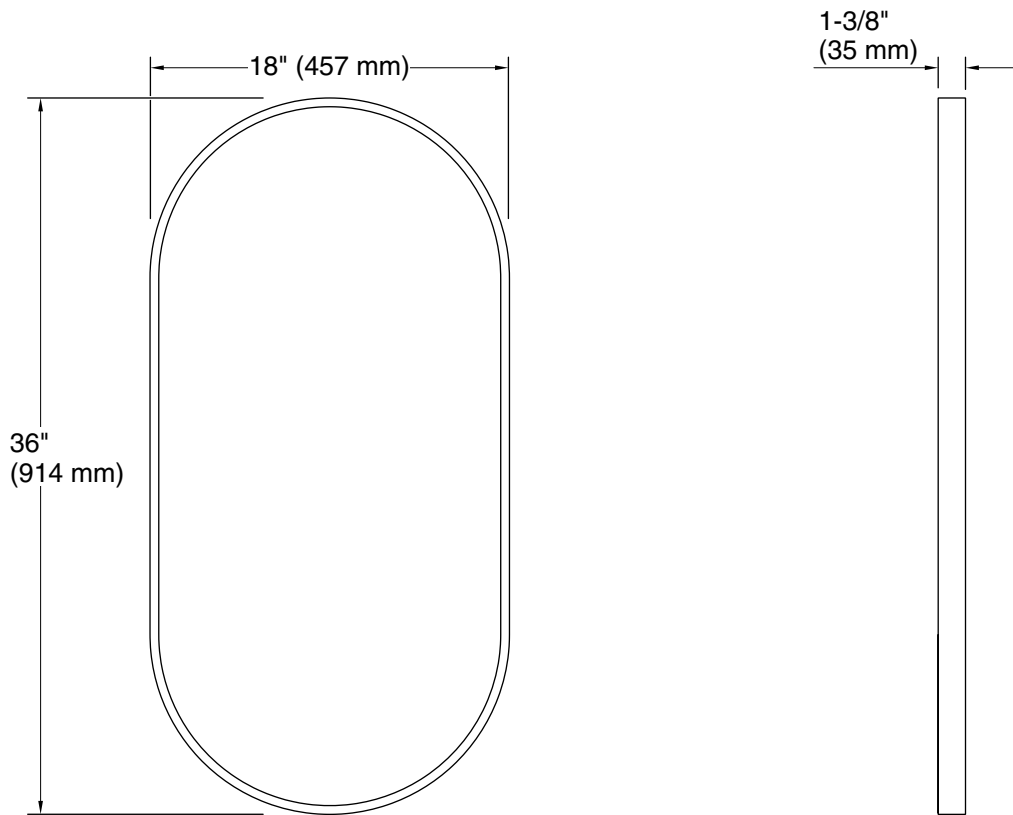

See website for detailed warranty information.

Technical Information

All product dimensions are nominal.

Notes

Install this product according to the installation instructions.

Install the fastener to a stud to avoid possible property and product damage.