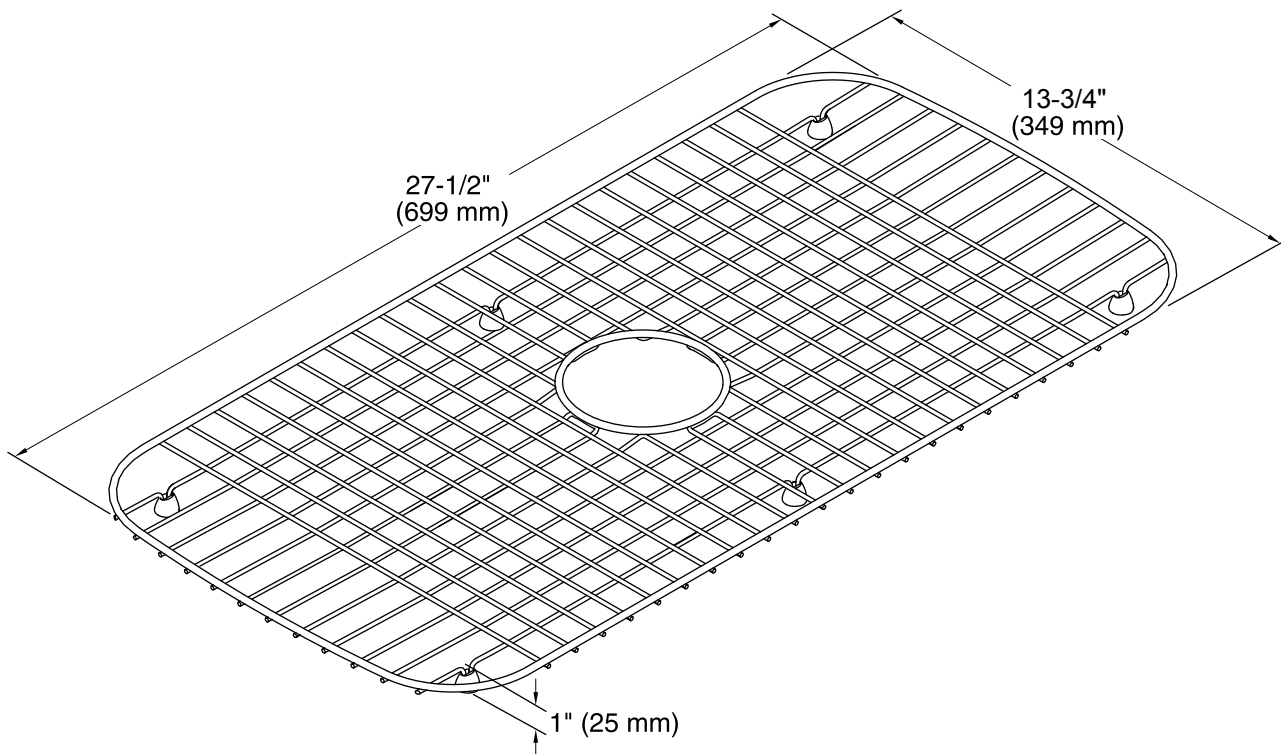

Technical Information

All product dimensions are nominal.

Material: Stainless Steel