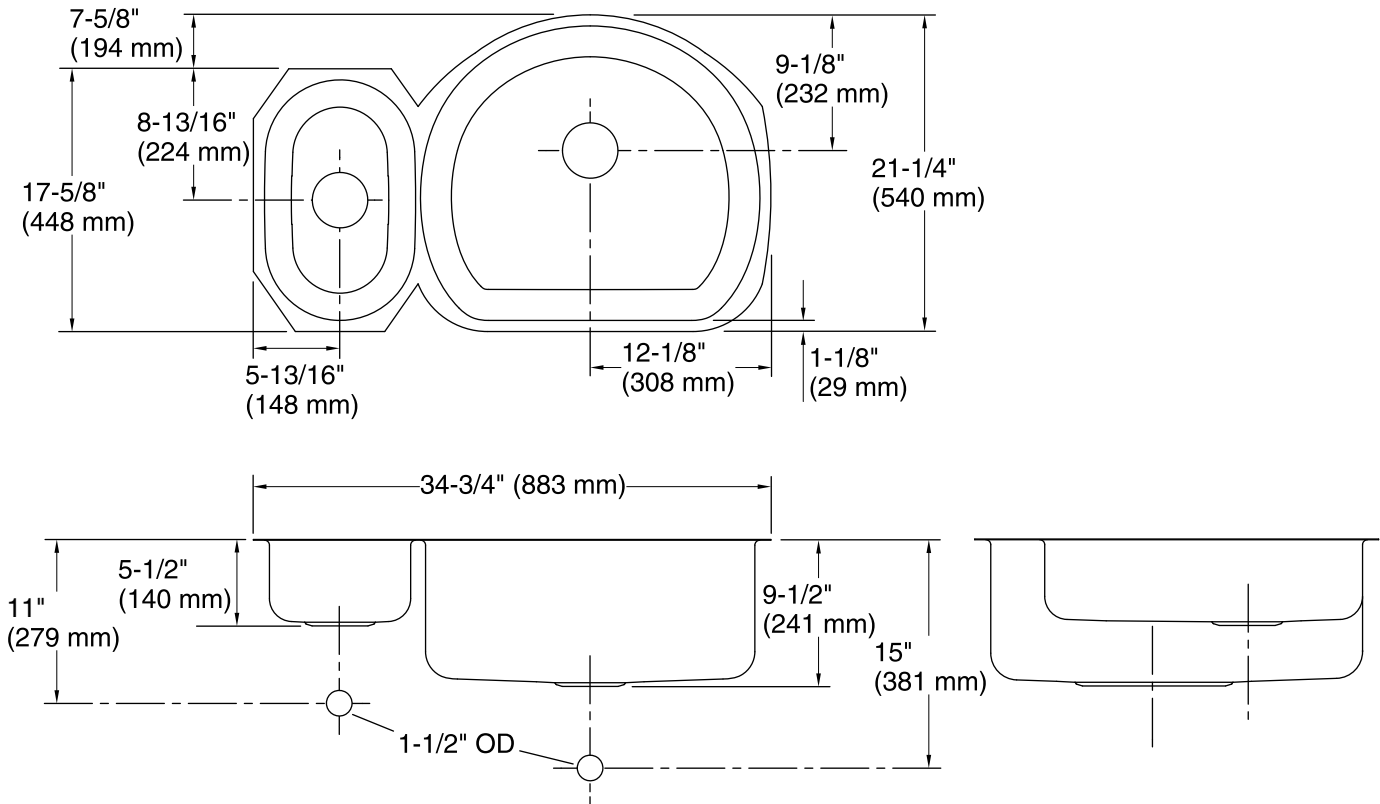

**Undertone®**  
Under-mount Kitchen Sink  
**K-3099-L**

**Features**

- 39-inch minimum base cabinet width.
- 18-gauge stainless steel.
- Under-mount.
- SilentShield® sound-absorption technology offers quieter performance.
- 5-1/2" (140 mm) deep left bowl and 9-1/2" (241 mm) deep right bowl.
- 34-3/4" (883 mm) x 18-1/2" (470 mm)

**Optional Accessories**

- K-2996 Sink Rack
- K-3292 Colander/Cutting Board
- K-6139 Sponge Caddy
- K-8801 Sink Strainer

**Components**

- Product includes:  
91915 Hardware Kit

**Codes/Standards**

ASME A112.19.3/CSA B45.4

### Technical Information

All product dimensions are nominal.

Bowl configuration:	High-low
Installation:	Under-mount
Bowl area (Right)	Length: 19" (483 mm) Width: 22" (559 mm) Bowl depth: 9-1/2" (241 mm)
Bowl area (Left)	Length: 9" (229 mm) Width: 15" (381 mm) Bowl depth: 5-1/2" (140 mm)
Drain hole:	3-5/8" (92 mm)
Template:	1040324-7, required, included