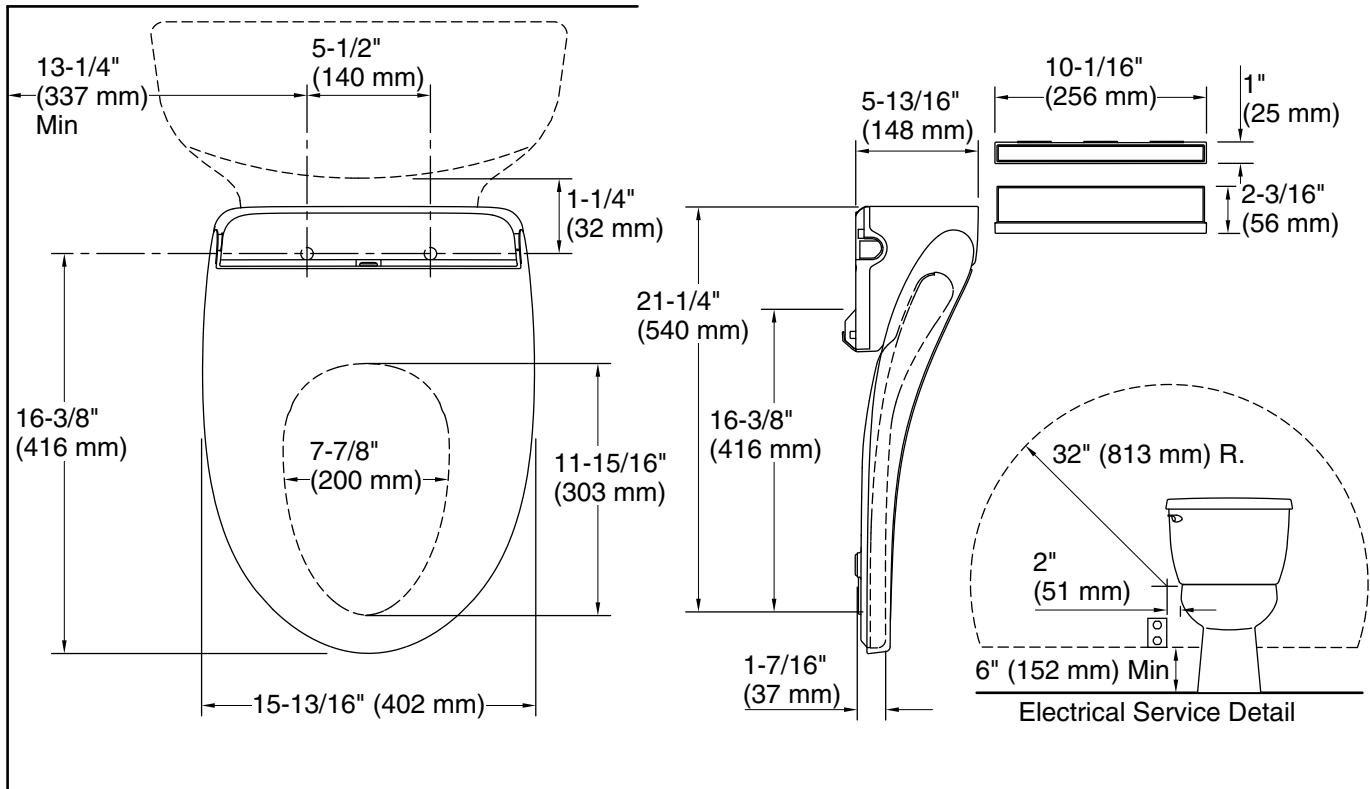

Required Electrical Service

One dedicated circuit required, protected with Class A Ground-Fault Circuit-Interrupter (GFCI). Outside North America, this device may be known as a Residual Current Device (RCD).

Bidet toilet seat: 120 V, 15 A, 60 Hz

Technical Information

All product dimensions are nominal.

Seat shape type: Elongated
Seat front type: Closed-front
Seat-mounting holes: 5-1/2" (140 mm)

Electrical component Bidet toilet seat: 120 V, 15 A, 60 Hz,
rating: 1450 W

Power cord length: 51" (1295 mm)

Pressure/fixture Supply Requirements

Notes

Install this product according to the installation instructions.