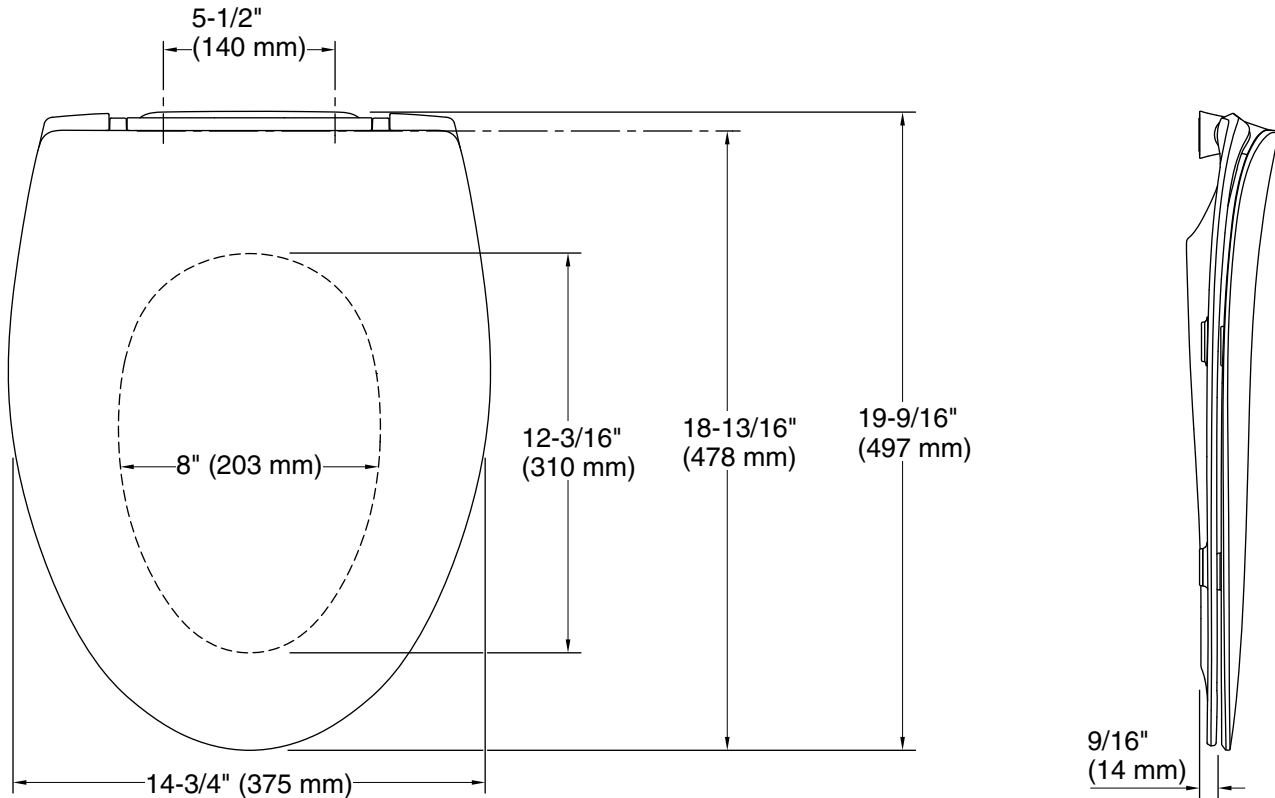

## Technical Information

All product dimensions are nominal.

Seat shape type: Elongated  
Seat front type: Closed-front  
Seat-mounting holes: 5-1/2" (140 mm)