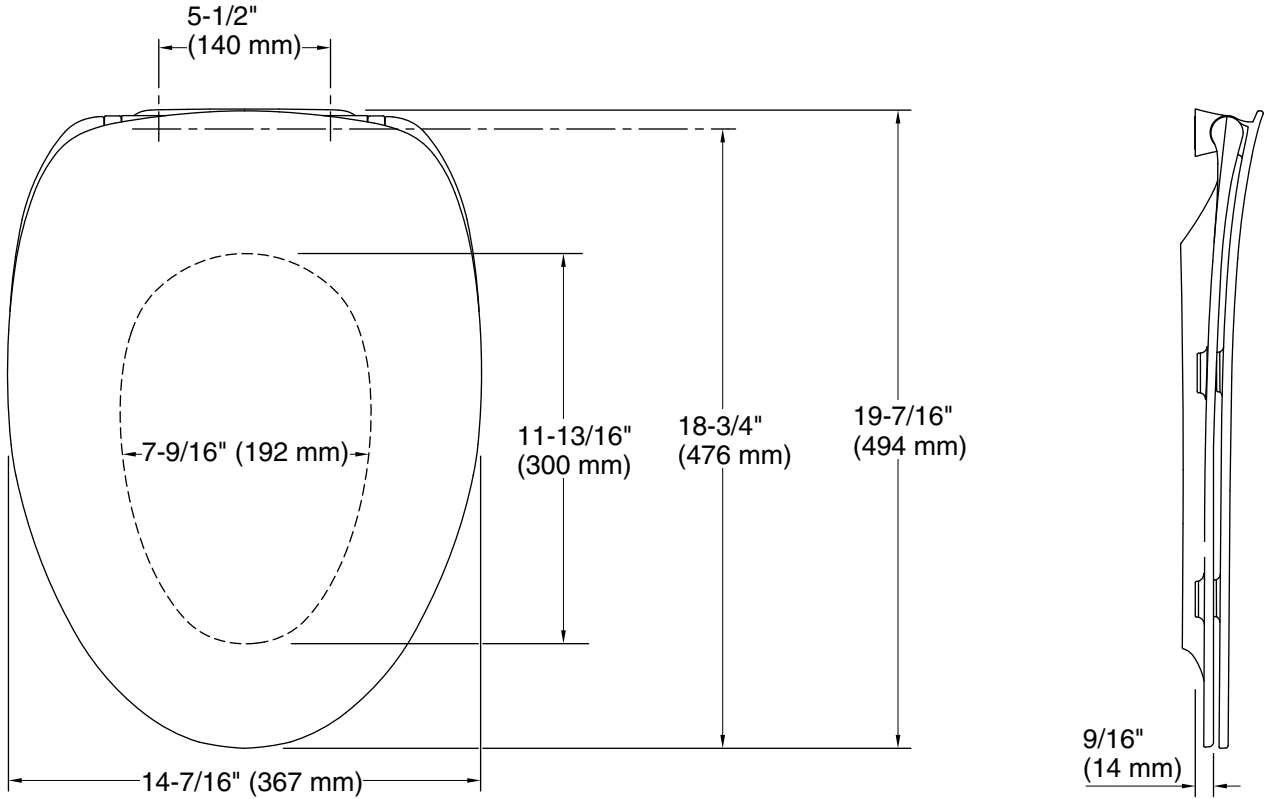

Features

- Recommended for use on K-1381 and K-28161 Veil toilets, K-5172 San Souci toilet, K-75790 Persuade toilet, and K-78080 Reach toilet
- Quiet-Close™ elongated lid and seat prevents slamming
- Grip-Tight bumpers hold seat firmly in place
- Grip-Tight installation hardware makes it easy to fasten the seat – everything is done from above the bowl
- Color-matched plastic hinge
- Hinge is concealed by lid when closed to offer a clean profile
- Unit lifts off effortlessly for easy cleaning and clicks back into place when done
- Contoured seat for user comfort
- Thermoset plastic material is strong and durable, allowing for a thin, modern aesthetic with enhanced scratch-resistance

Color	Code	Description
-------	------	-------------

	0	White
---	---	-------

Technical Information

All product dimensions are nominal.

- Seat shape type: Elongated
- Seat front type: Closed-front
- Seat-mounting holes: 5-1/2" (140 mm)