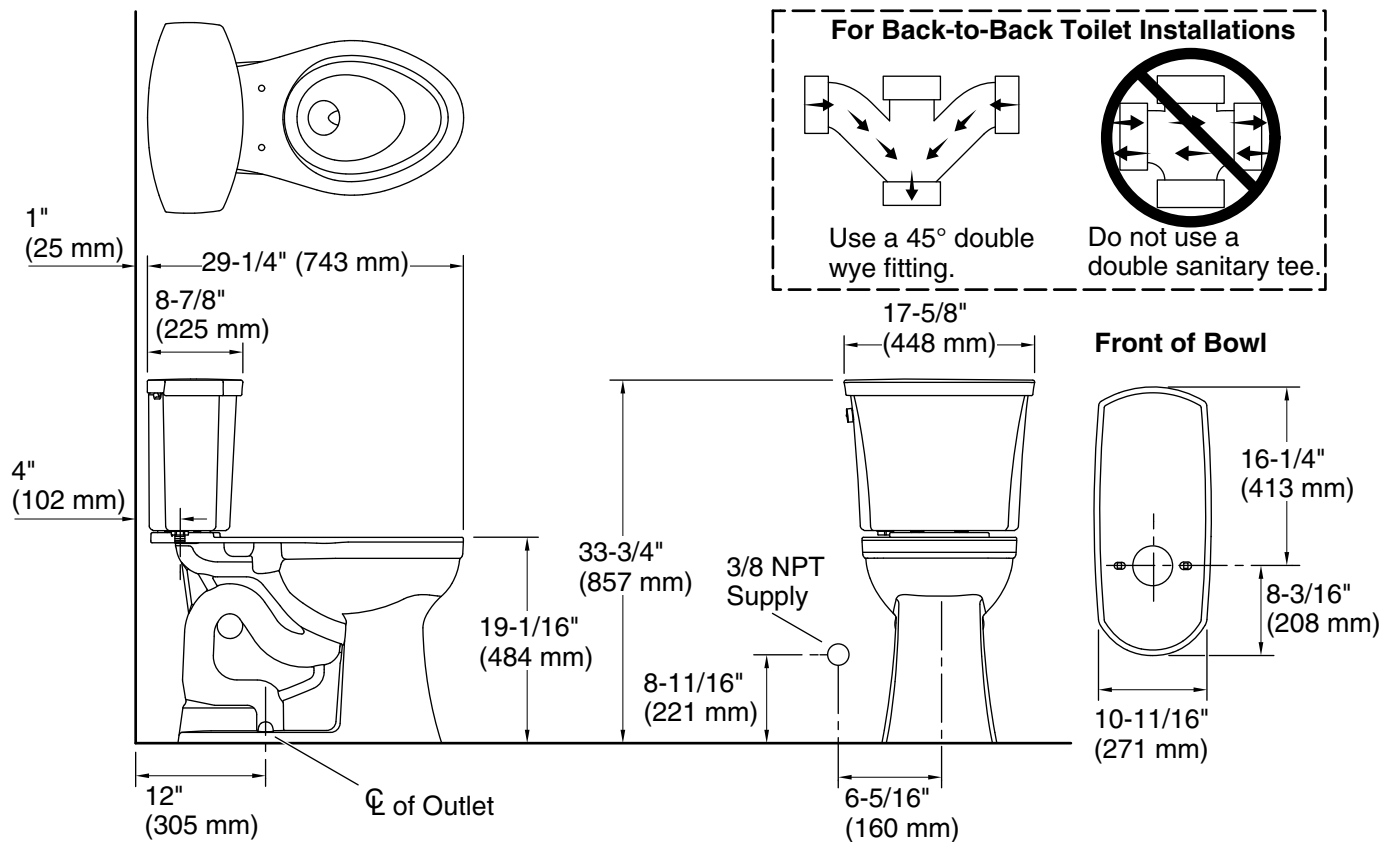

Installation

- Three-bolt quick-connect installation
- Standard 12" (305 mm) rough-in
- Seat and supply line sold separately

Included Components

- K-43200 Tall elongated toilet bowl
- K-32818 ContinuousClean ST toilet tank, 1.28 gpf

Available Colors/Finishes

Color tiles intended for reference only.

Color	Code	Description
-------	------	-------------

	0	White
	96	Biscuit

Technical Information

All product dimensions are nominal.

Toilet type:	Floor-mount
Waste Outlet:	Floor
Flush type:	AquaPiston
Trap passageway:	2-1/8" (54 mm)
Water surface size:	10" x 8" (254 mm x 203 mm)
Rim to water surface:	6-3/4" (171 mm)
Rough-in:	12" (305 mm)
Seat-mounting holes:	5-1/2" (140 mm)