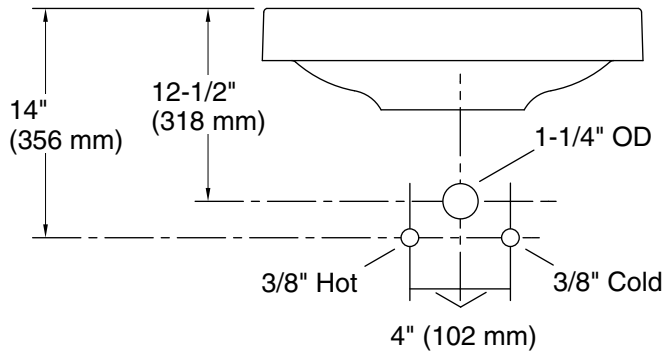

Technical Information

All product dimensions are nominal.

Min. base cabinet width: 40" (10160 mm)

Bowl area (Basin #1): Length: 21-3/4" (552 mm)
 Width: 15" (382 mm)
 Bowl depth: 4-15/16" (125 mm)
 Water depth: 3-1/4" (83 mm)

With overflow: No

Drain hole: 1-3/4" (45 mm)

Template: Top-mount, 1580257-7, required, included

Notes

Install this product according to the installation instructions.