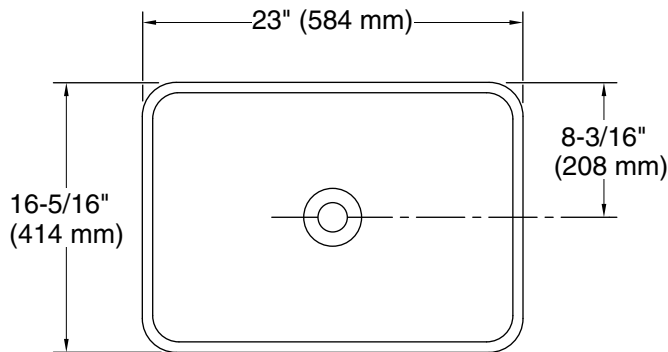

Recommended ADA Installation