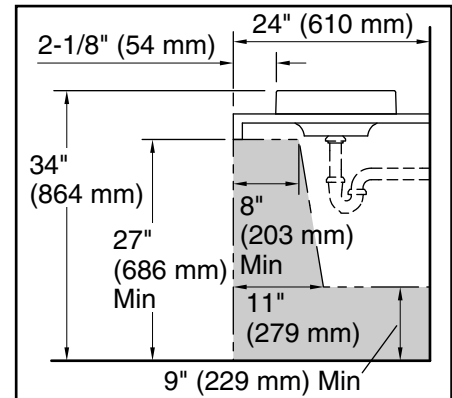

Recommended ADA Installation