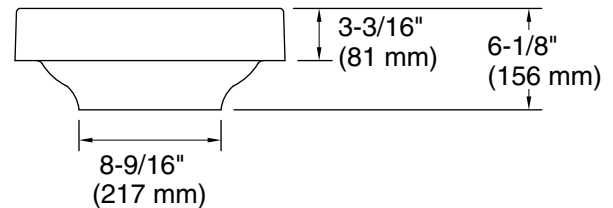

Technical Information

All product dimensions are nominal.

Min. base cabinet width: 40" (10160 mm)

Bowl area (Basin #1): Length: 21-3/4" (552 mm)
 Width: 15" (382 mm)
 Bowl depth: 4-15/16" (125 mm)
 Water depth: 3-1/4" (83 mm)