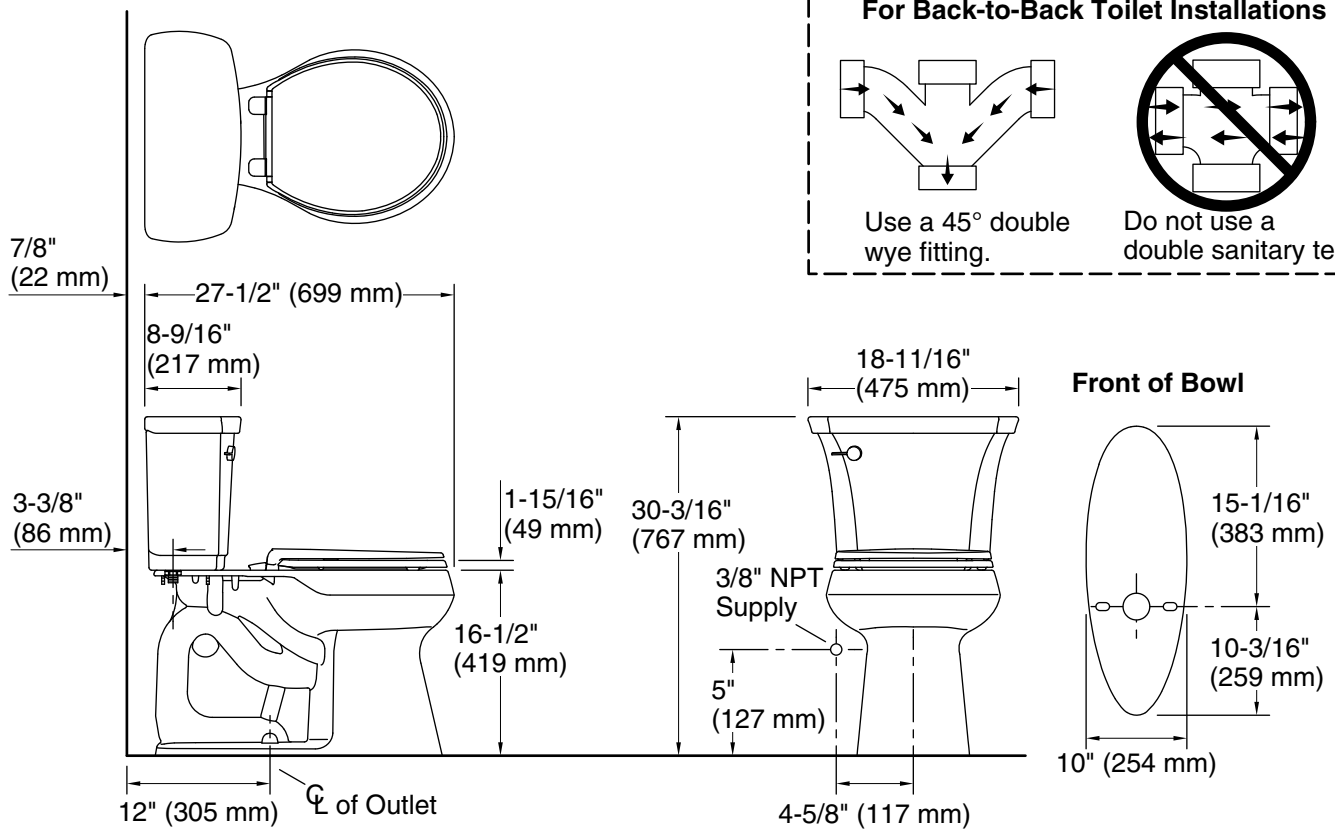

Highline® Curve Comfort Height®

The Complete Solution® round-front 1.28 gpf toilet

K-30369

Features

- Two-piece toilet.
- Round-front bowl offers an ideal solution for smaller baths and powder rooms.
- Comfort Height® feature offers chair-height seating that makes sitting down and standing up easier for most adults.
- 1.28 gallons per flush (gpf).
- Standard left-hand Polished Chrome trip lever included.
- Complete Solution® toilets provide everything you need in one box, including bowl, tank, seat, wax ring and floor hardware.

Installation

- Standard 12" rough-in.
- Three-bolt installation.
- Supply line not included.

Required Products/Accessories

K-75758 Cachet® Nightlight Quiet-Close™ Round-Front Toilet Seat

or

K-5589 Purefresh® Round-Front Toilet Seat

K-30369

Technical Information

All product dimensions are nominal.

Toilet type:	Two-piece, Floor-mount
Waste Outlet:	Floor
Bowl shape:	Round-front
Flush type:	Class Five®
Trap passageway:	2-1/8" (54 mm)
Water Consumption	
Full:	1.28 gpf (4.8 lpf)
Water surface size:	10-1/2" x 8-1/4" (267 mm x 210 mm)
Rim to water surface:	5-3/8" (137 mm)
Rough-in:	12" (305 mm)

Notes

Install this product according to the installation instructions.

For back-to-back toilet installations: Use only a 45° double wye fitting.

ADA, OBC, CSA B651 compliant when installed to the specific requirements of these regulations.