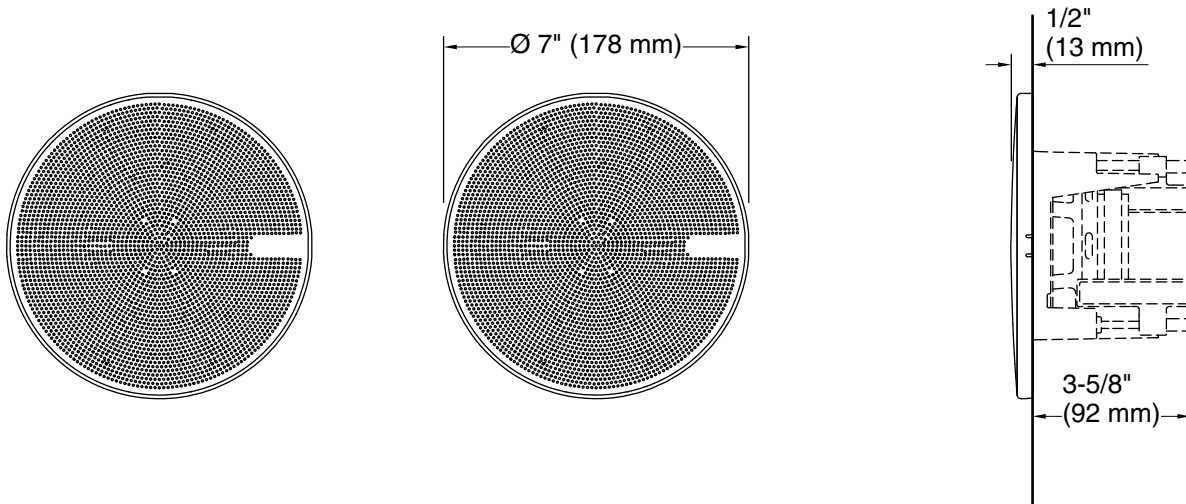

Technical Information

All product dimensions are nominal.

Material: Brass, ABS, Metal

Electrical component Speaker: 60 Hz, 40 W
rating:

Max. Ambient temp: 167°F (75°C)

Max. Relative humidity non-
condensing: 95%

Notes

Install this product according to the installation instructions.