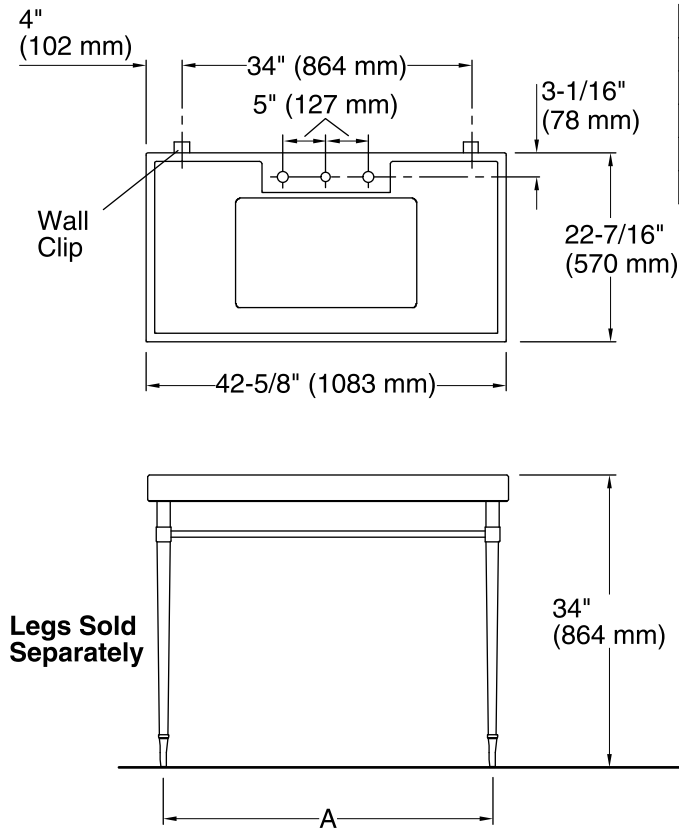

Features

- 10-inch center faucet holes.
- Precut for the K-2297-G Kathryn under-mount sink.
- Coordinates with Kathryn console legs and other products in the Kathryn collection.

Material

- Fireclay

Installation

K-2317-BN Tapered Brass Table Legs

or

K-2317-CP Tapered Brass Table Legs

or

K-2317-SN Tapered Brass Table Legs

Codes/Standards

None Applicable

KOHLER® One-Year Limited Warranty

| Leg Style | A | B | C |
|-----------|------------------|--------------------|----------|
| K-2317 | 35-3/8" (899 mm) | 19-3/16" (498 mm) | NA |
| K-2318 | 35-3/8" (899 mm) | 19-3/16" (498 mm) | NA |
| K-6839 | 36" (914 mm) | 19-1/2" (495 mm) | NA |
| K-6861 | 38-1/4" (972 mm) | 20-11/16" (525 mm) | 27-3/16" |
| K-6899 | 38-1/4" (972 mm) | 20-11/16" (525 mm) | (691 mm) |

Technical Information

All product dimensions are nominal.

Notes

Install this product according to the installation guide.

Product is installed with 1/2" (13 mm) gap between wall and console table.