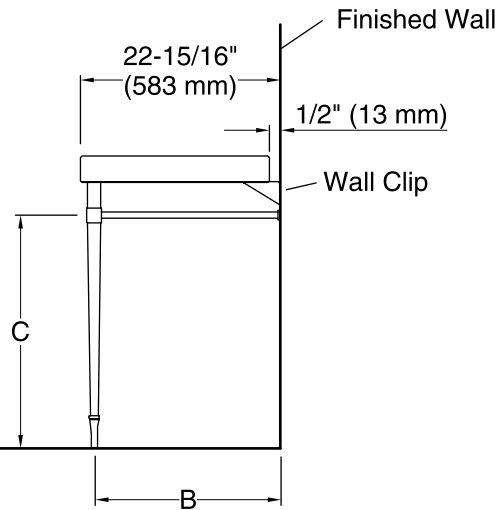

Features

- 10-inch center faucet holes.
- Precut for the K-2297-G Kathryn under-mount sink.
- Coordinates with Kathryn console legs and other products in the Kathryn collection.

Material

- Fireclay

Installation

| Leg Style | A | B | C |
|-----------|------------------|--------------------|----------|
| K-2317 | 35-3/8" (899 mm) | 19-3/16" (498 mm) | NA |
| K-2318 | 35-3/8" (899 mm) | 19-3/16" (498 mm) | NA |
| K-6839 | 36" (914 mm) | 19-1/2" (495 mm) | NA |
| K-6861 | 38-1/4" (972 mm) | 20-11/16" (525 mm) | 27-3/16" |
| K-6899 | 38-1/4" (972 mm) | 20-11/16" (525 mm) | (691 mm) |

Technical Information

All product dimensions are nominal.

Notes

Install this product according to the installation guide.

Product is installed with 1/2" (13 mm) gap between wall and console table.