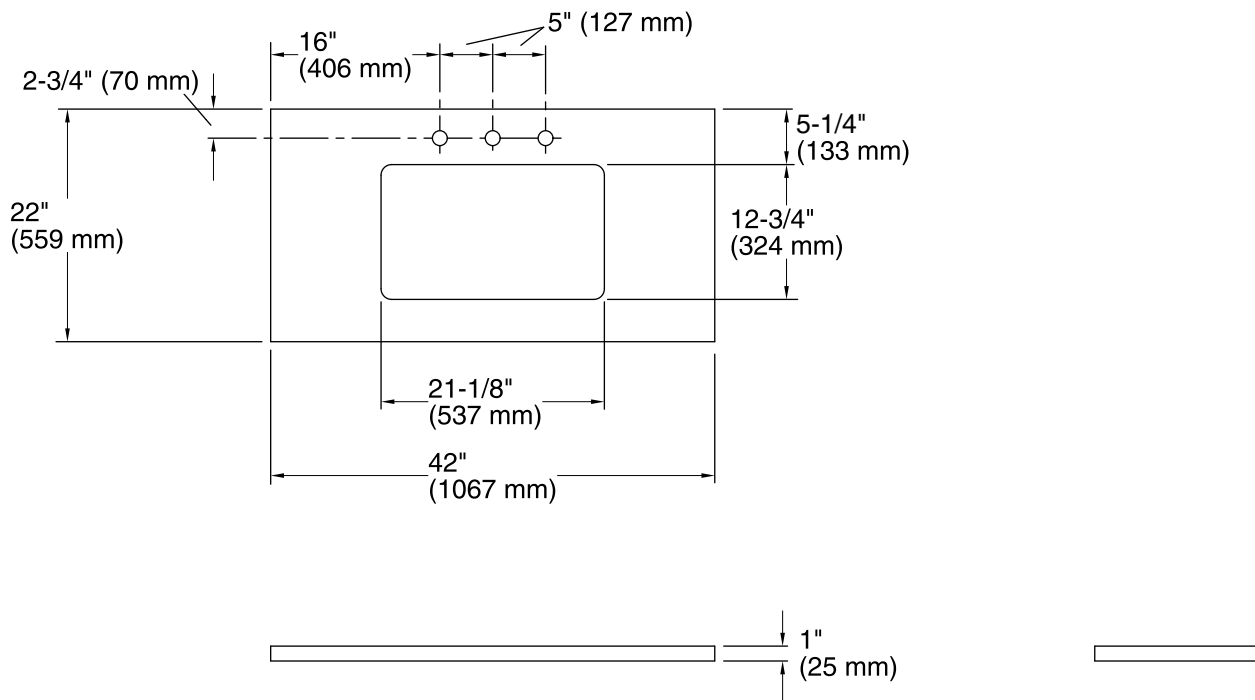

Features

- 10-inch center faucet holes.
- Precut for the K-2297-G Kathryn under-mount sink.
- Coordinates with Kathryn console legs and other products in the Kathryn collection.

Material

- Enameled lavastone.

Color	Code	Description
	K3	Citron
	K2	Grey Flannel

Technical Information

All product dimensions are nominal.

Notes

Install this product according to the installation guide.