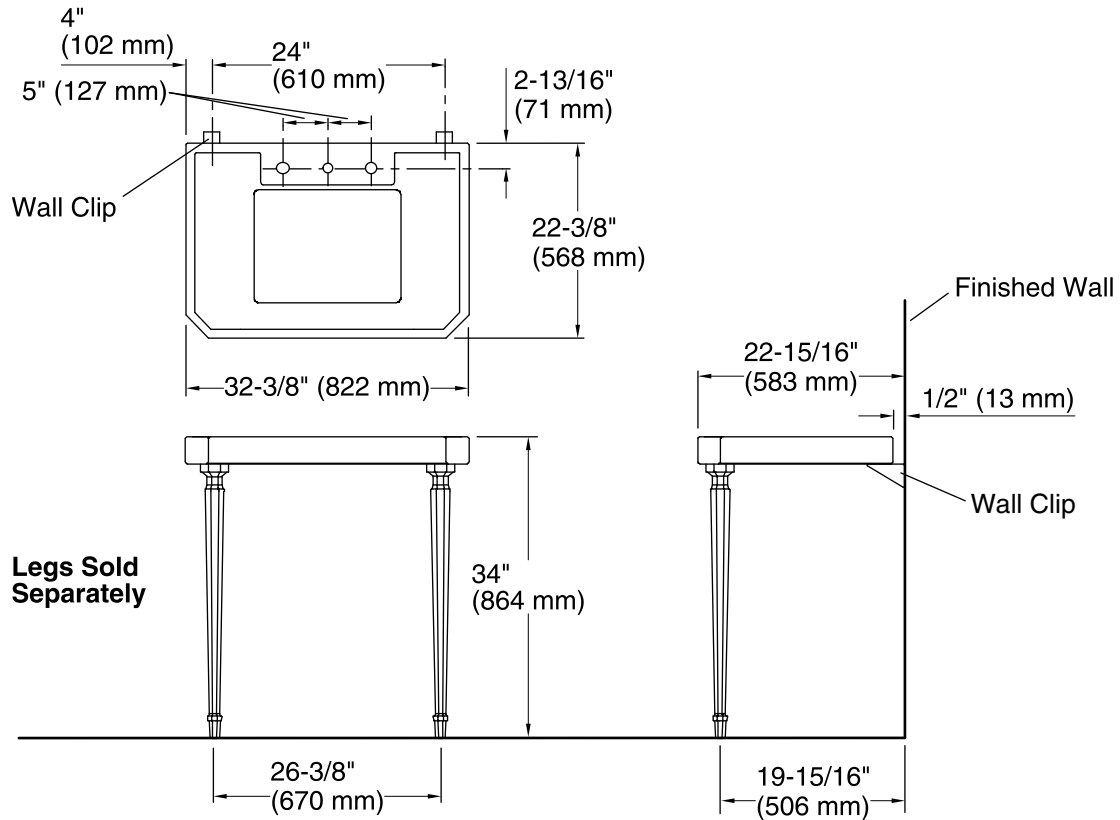

### Features

- 10-inch center faucet holes.
- Precut for the K-2330-G Kathryn under-mount sink.
- Coordinates with Kathryn console legs and other products in the Kathryn collection.

## Technical Information

All product dimensions are nominal.

## Notes

Install this product according to the installation guide.

Product is installed with 1/2" (13 mm) gap between wall and console table.