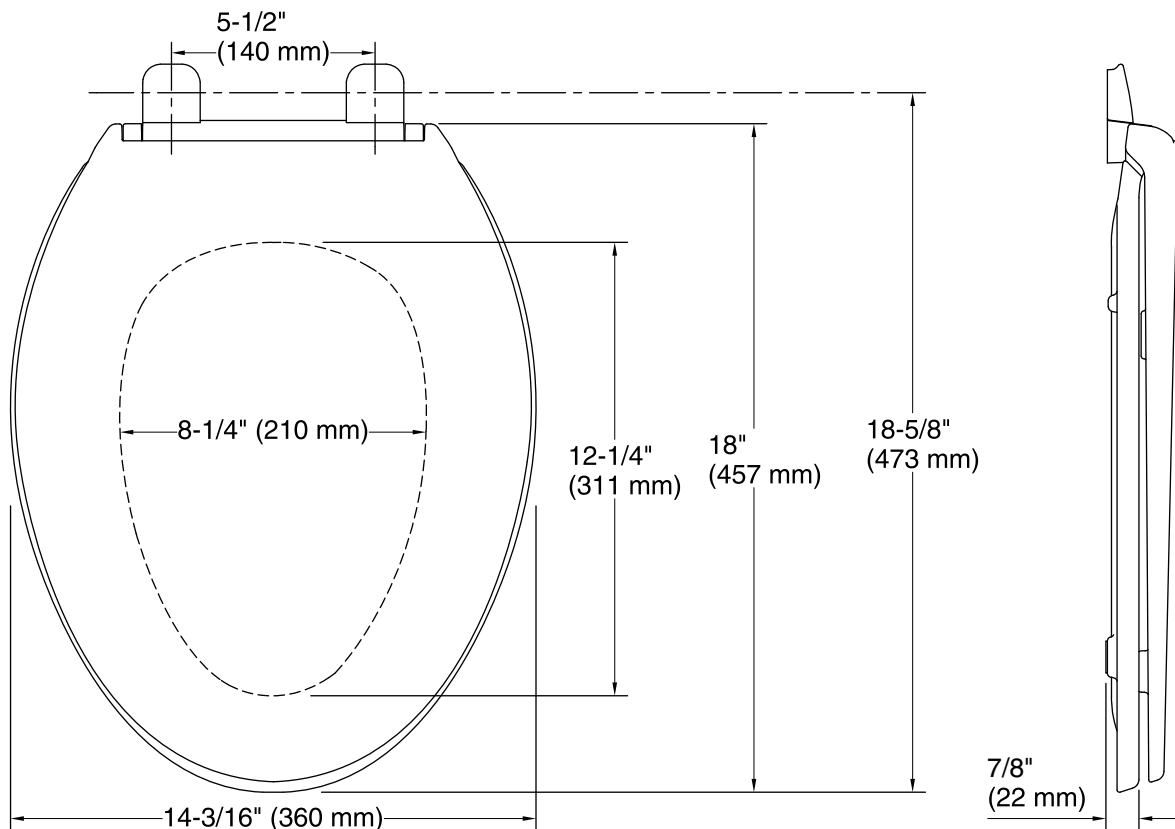

Color Code Description

	0	White
--	---	-------

Technical Information

All product dimensions are nominal.

Seat shape type: Elongated

Seat front type: Closed-front

Seat-mounting holes: 5-1/2" (140 mm)

Notes