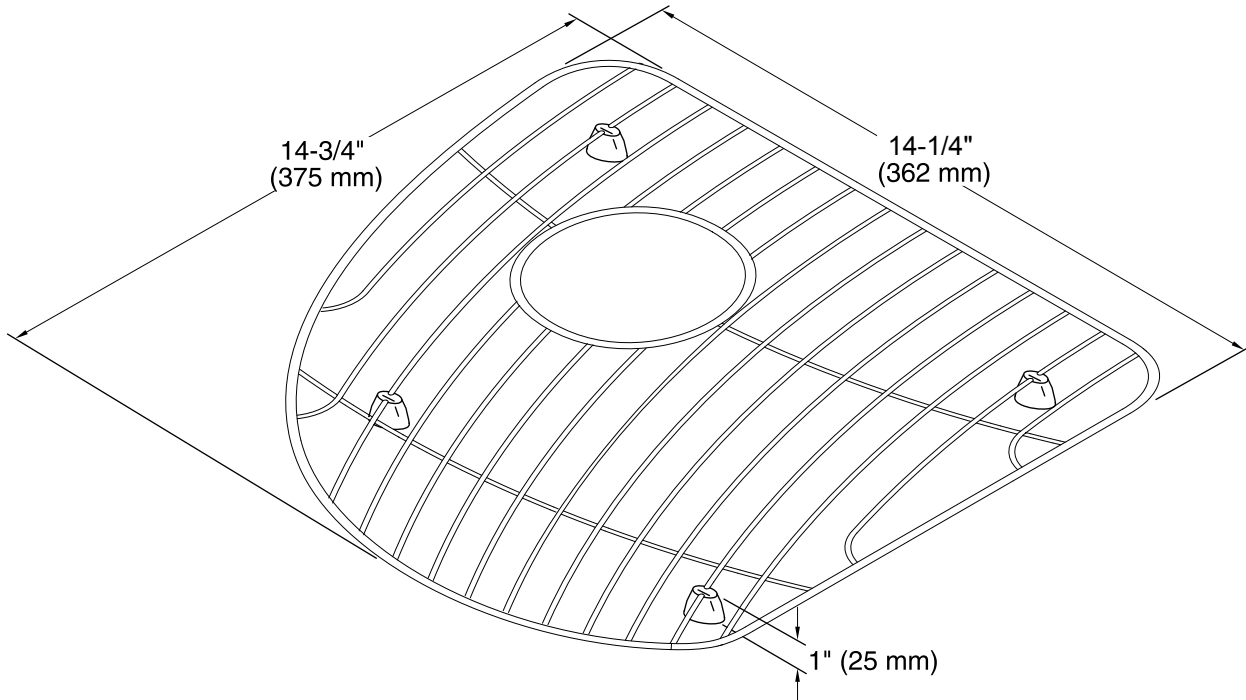

Features

- Fits in the left bowl of the K-3148 and K-3197 Undertone kitchen sinks.
- Durable stainless-steel construction.
- Helps protect sink surface from daily wear.
- Dishwasher safe.
- Rubber feet provide added protection.

	ST	Stainless Steel
--	----	-----------------

Technical Information

All product dimensions are nominal.

Material: Stainless Steel